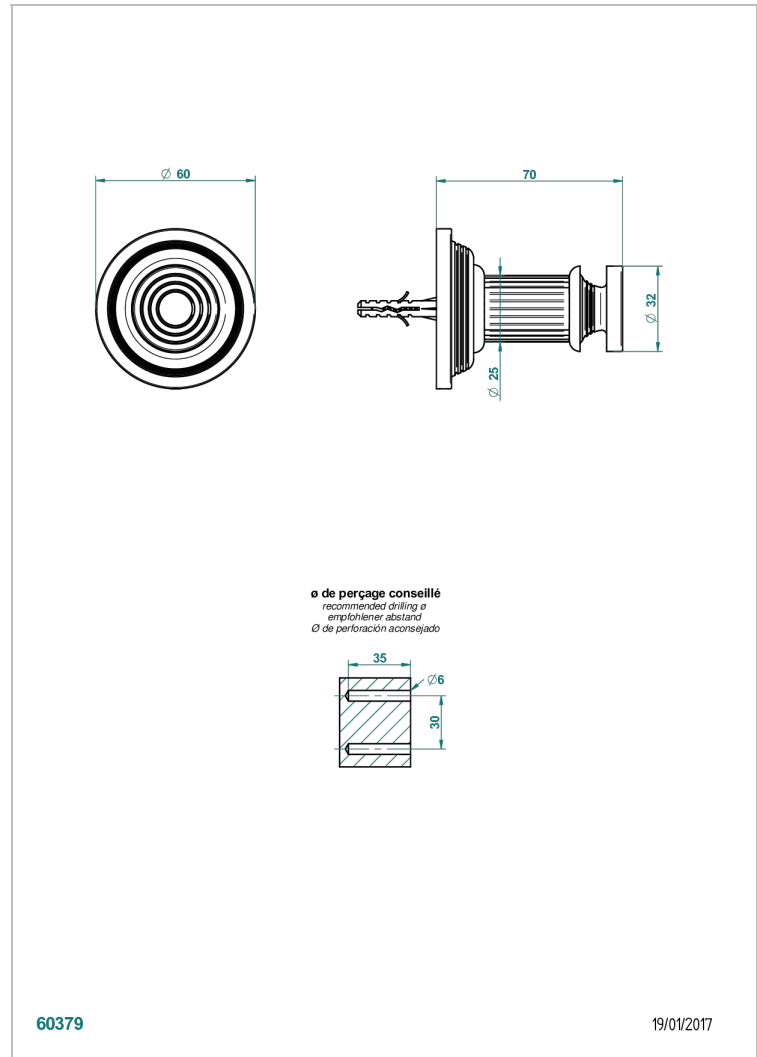

GRAND CENTRAL METAL

U9K-517

Single robe hook

THG[®]
PARIS

CHARACTERISTIC

- Grand central Metal
- Single robe hook

AVAILABLE FINITIONS

Antique nickel - H28
Black ceram - D30
Blush PVD - H62
Brass color PVD - H49
Brown bronze color PVD - F33
Gold color PVD - H52