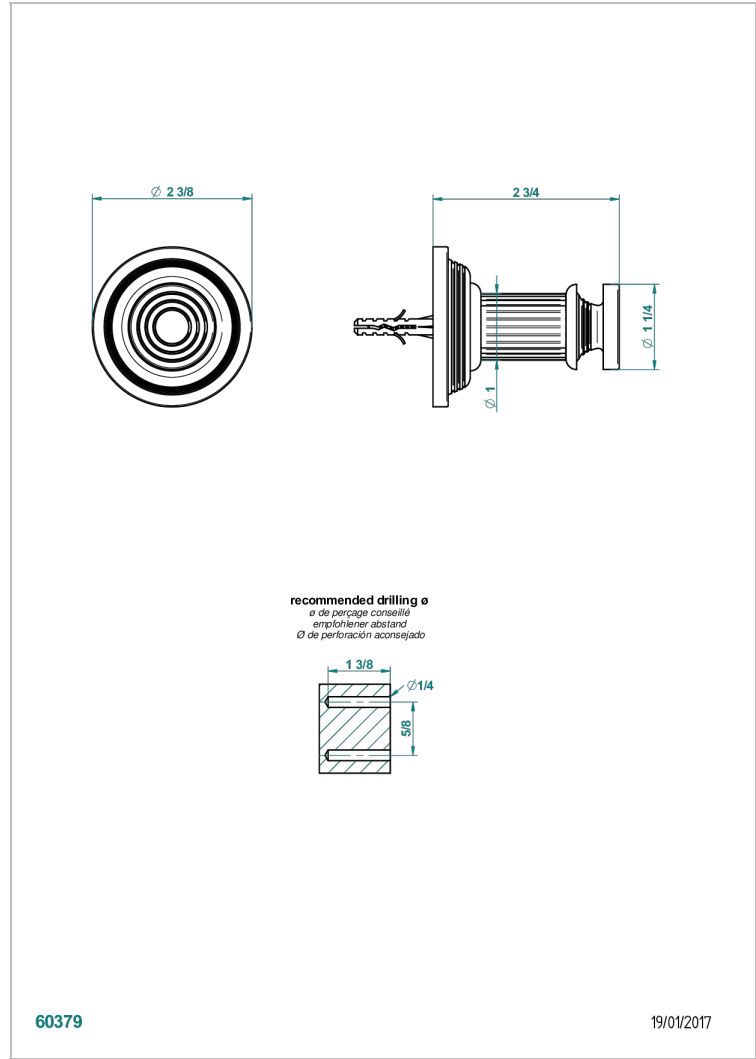

GRAND CENTRAL METAL

U9K-517

Single robe hook

THG[®]
PARIS

60379

19/01/2017

CHARACTERISTIC

- Grand central Metal
- Single robe hook

AVAILABLE FINITIONS

Antique nickel - H28
Black ceram - D30
Blush PVD - H62
Brass color PVD - H49
Brown bronze color PVD - F33
Gold color PVD - H52

Graphite PVD - H64
Lacquered light bronze - D01
Matt Umber PVD - H67
Matt blush PVD - H60
Matt brass color PVD - H50
Matt brown bronze color PVD - F34