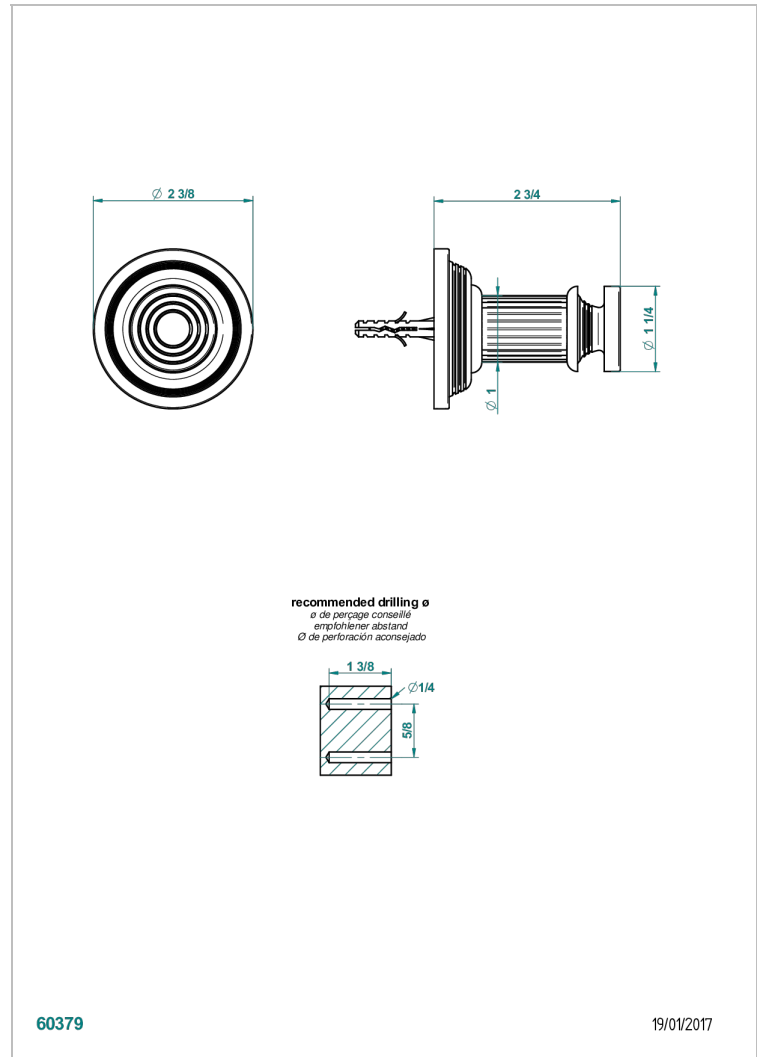

# GRAND CENTRAL METAL

U9K-517

Single robe hook

THG<sup>®</sup>  
PARIS

60379

19/01/2017

## CHARACTERISTIC

- Grand central Metal
- Single robe hook

## AVAILABLE FINITIONS

Antique nickel - H28  
Black ceram - D30  
Blush PVD - H62  
Brass color PVD - H49  
Brown bronze color PVD - F33  
Gold color PVD - H52

Graphite PVD - H64  
Lacquered light bronze - D01  
Matt Umber PVD - H67  
Matt blush PVD - H60  
Matt brass color PVD - H50  
Matt brown bronze color PVD - F34