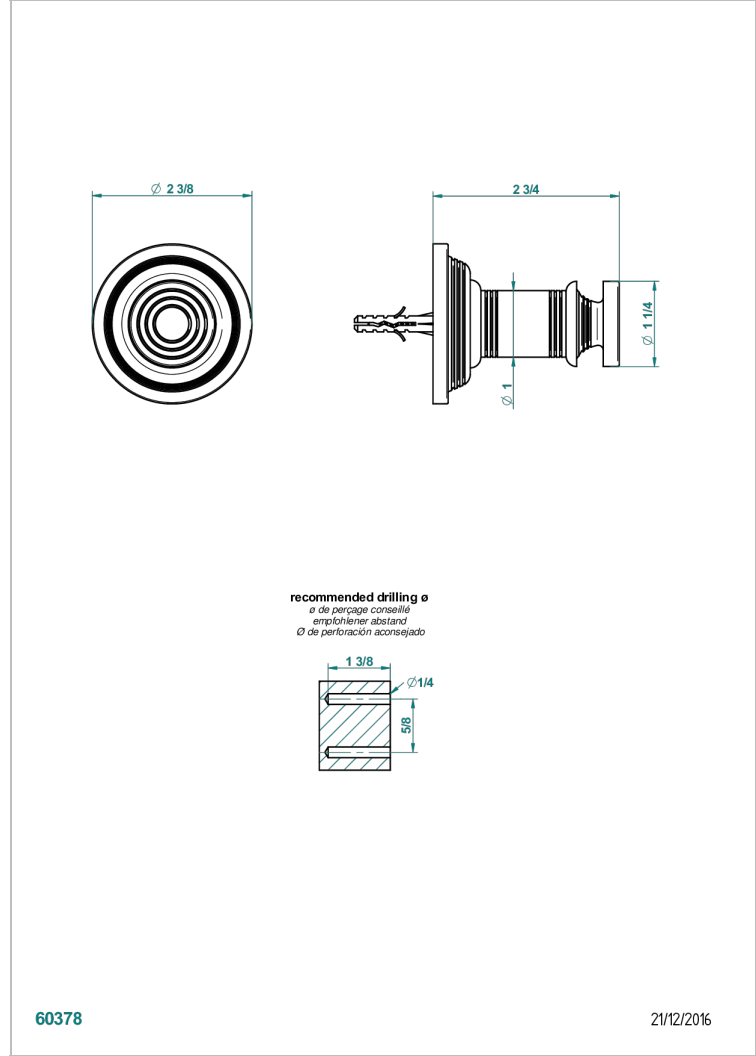

WEST COAST WHITE ONYX WITH LEVER HANDLES

U9H-517

Percha de baño

THG[®]
PARIS

60378

21/12/2016

CARACTERÍSTICAS

- West Coast White Onyx with lever handles
- Percha de baño