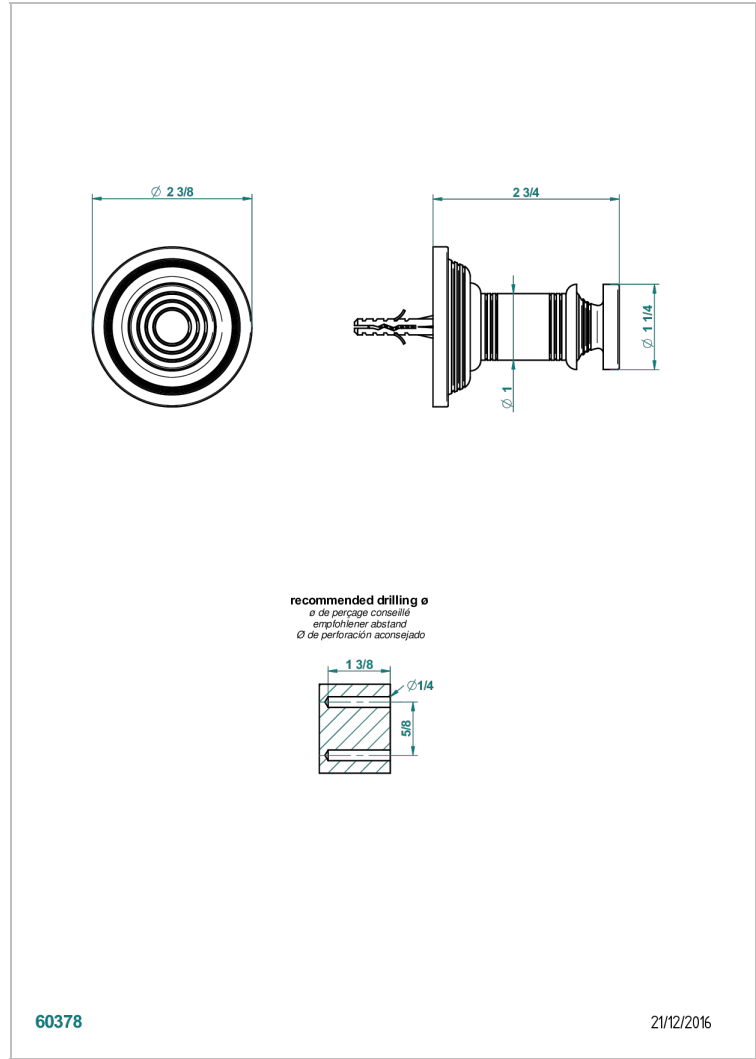

WEST COAST WHITE ONYX WITH LEVER HANDLES

U9H-517

Robe hook

CHARACTERISTIC

- West Coast White Onyx with lever handles
- Robe hook

AVAILABLE FINITIONS

Black ceram - D30
Blush PVD - H62
Brass color PVD - H49
Brown bronze color PVD - F33
Chrome polished - A02
Copper antique matt, coated - H07