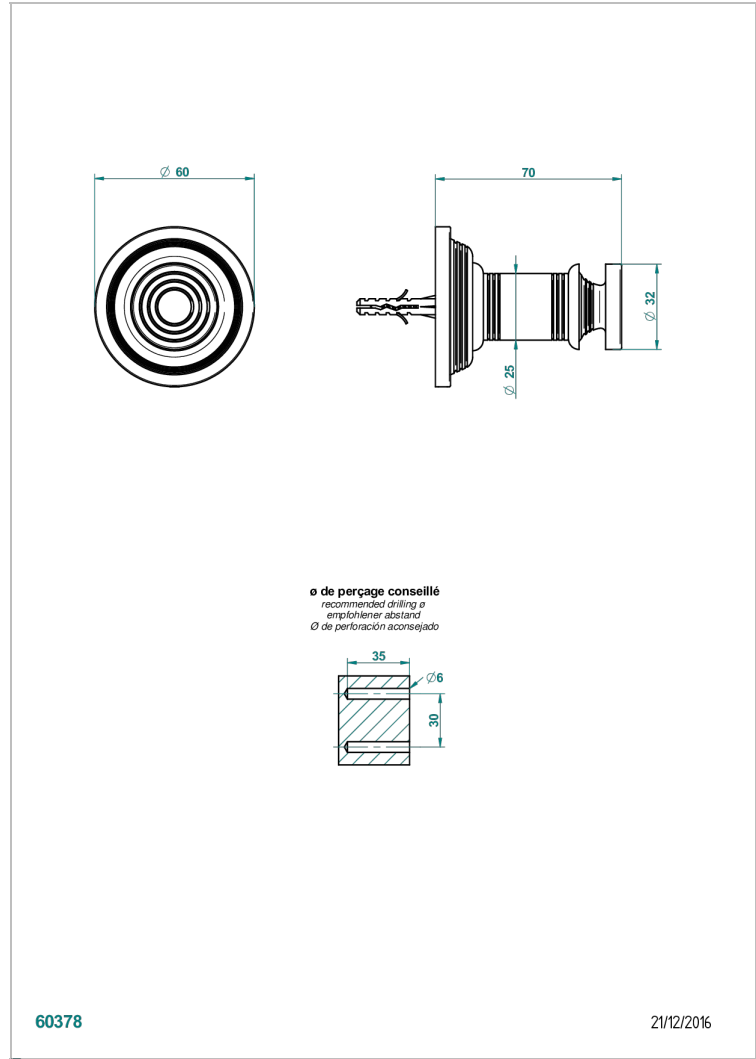

# WEST COAST WHITE ONYX WITH LEVER HANDLES

U9H-517

Percha de baño

THG<sup>®</sup>  
PARIS

## CARACTERÍSTICAS

- West Coast White Onyx with lever handles
- Percha de baño