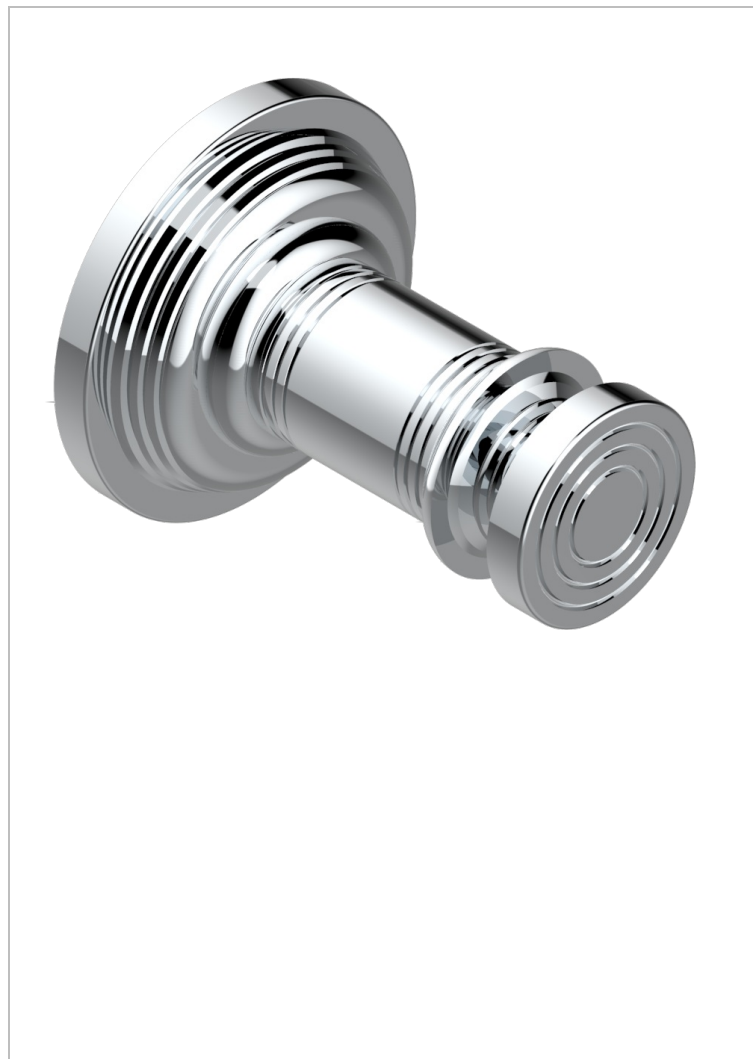

WEST COAST BLACK ONYX WITH LEVER HANDLES

U9F-517

Robe hook

CHARACTERISTIC

- West Coast Black Onyx with lever handles
- Robe hook

AVAILABLE FINITIONS

Black ceram - D30
Blush PVD - H62
Brass color PVD - H49
Brown bronze color PVD - F33
Chrome polished - A02
Copper antique matt, coated - H07

Gold color PVD - H52
Gold mat - F07
Gold polished - F01
Graphite PVD - H64
Light coated bronze - D01
Matt Umber PVD - H67

Matt blush PVD - H60
Matt brass color PVD - H50
Matt brown bronze color PVD - F34
Matt chrome (American satin) - C02
Matt gold color PVD - H53
Matt graphite PVD - H65

Matt nickel (American satin) - C01
Matt nickel color PVD - H56
Natural smoked Brass - A13
Nickel antique / Sovereign - H28
Nickel color PVD - H55
Nickel polished - B01

Soft gold - F30
Soft matt gold - F31
Umber PVD - H66