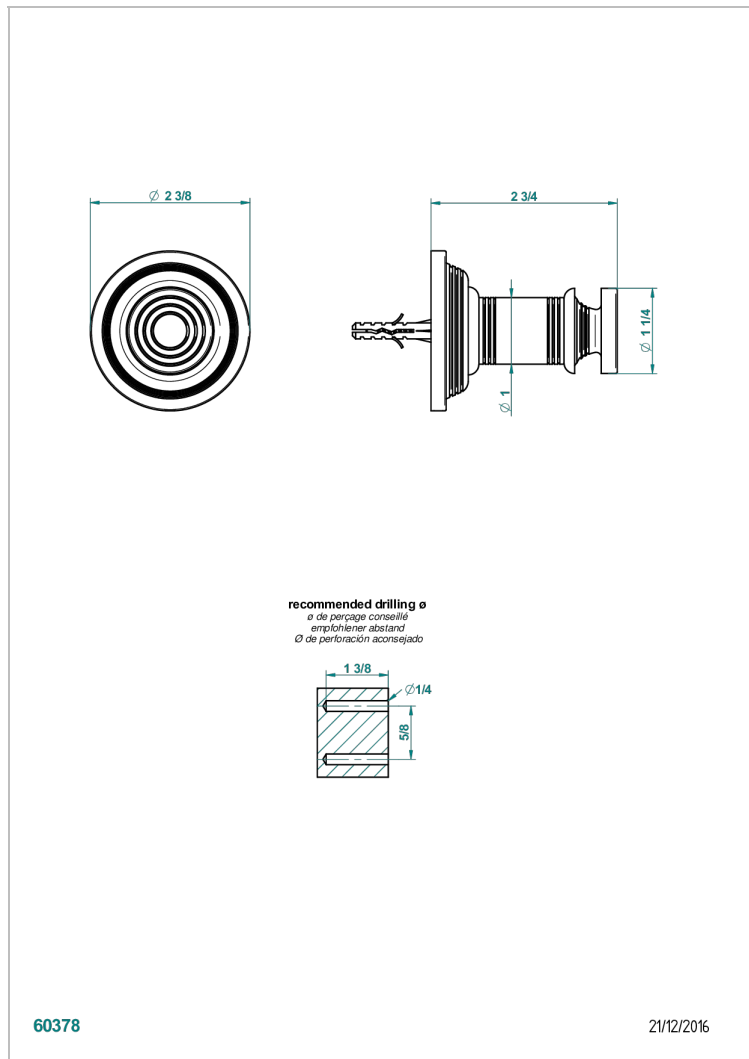

WEST COAST BLACK ONYX WITH LEVER HANDLES

U9F-517

Robe hook

CHARACTERISTIC

- West Coast Black Onyx with lever handles
- Robe hook

AVAILABLE FINITIONS

Black ceram - D30
Blush PVD - H62
Brass color PVD - H49
Brown bronze color PVD - F33
Chrome polished - A02
Copper antique matt, coated - H07