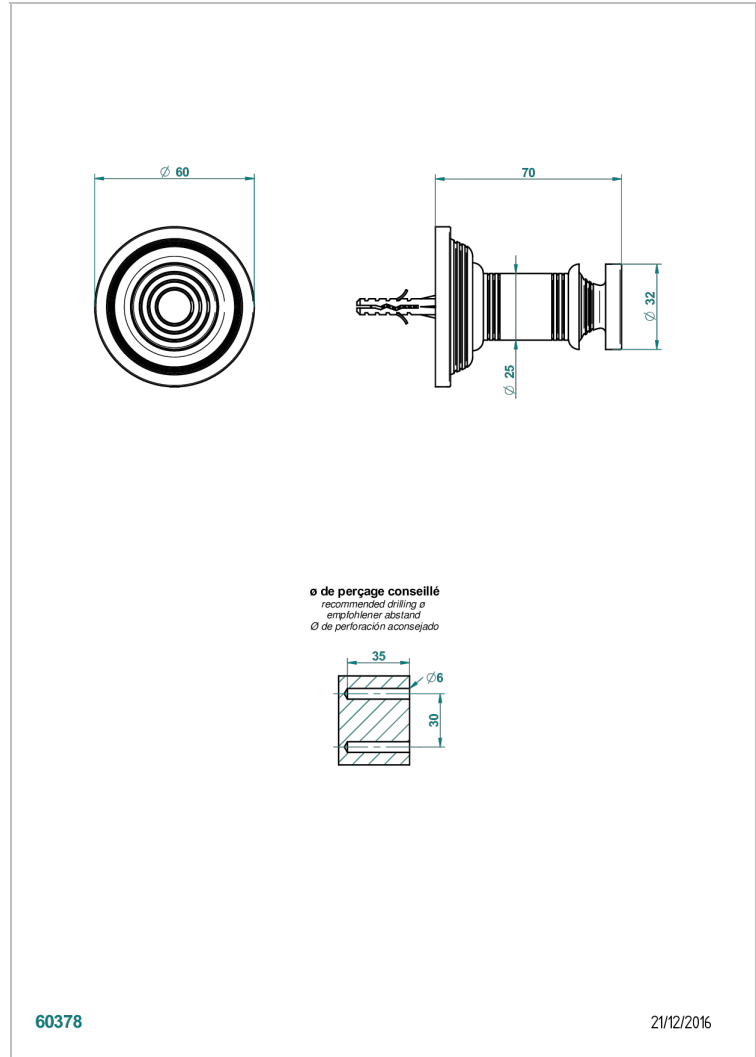

WEST COAST BLACK ONYX

U9E-517

Robe hook

THG[®]
PARIS

CHARACTERISTIC

- West Coast Black Onyx
- Robe hook

AVAILABLE FINITIONS

Black ceram - D30
Blush PVD - H62
Brass color PVD - H49
Brown bronze color PVD - F33
Chrome polished - A02
Copper antique matt, coated - H07