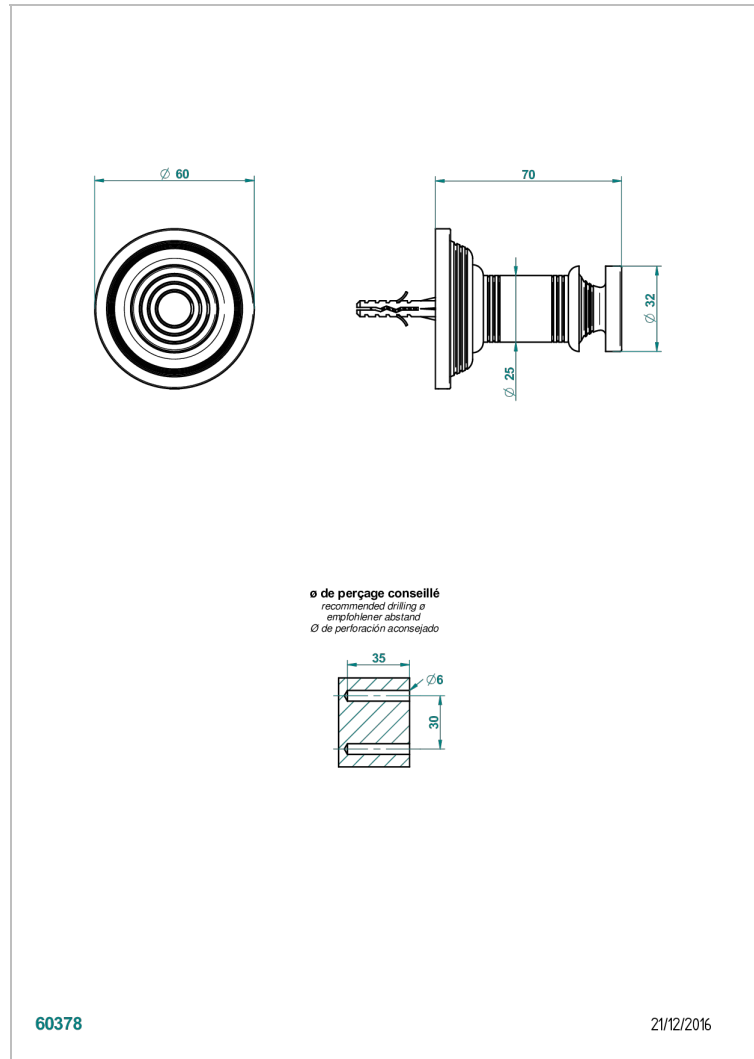

# WEST COAST WITH GUILLOCHE DECOR WITH LEVER

U9D-517

Percha de baño

THG<sup>®</sup>  
PARIS

## CARACTERÍSTICAS

- West coast with Guilloché decor with lever
- Percha de baño