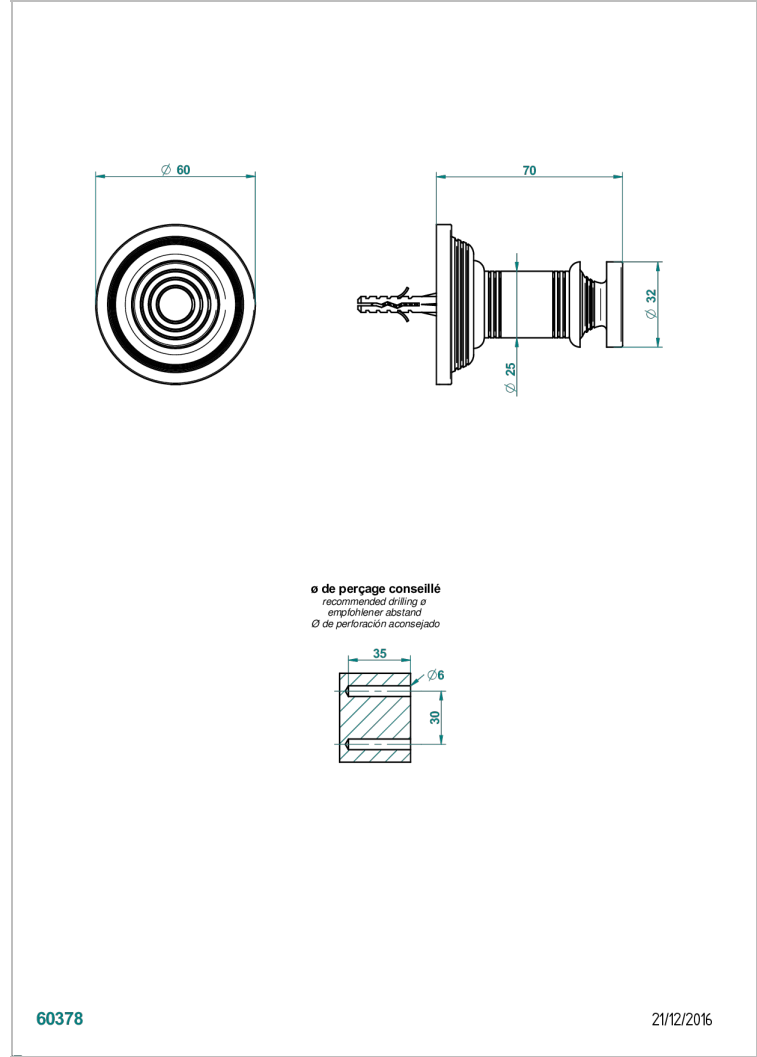

WEST COAST WITH GUILLOCHE DECOR WITH LEVER HANDLES

U9D-517

Robe hook

CHARACTERISTIC

- West coast with Guilloché decor with lever handles
- Robe hook

AVAILABLE FINITIONS

Black ceram - D30
Blush PVD - H62
Brass color PVD - H49
Brown bronze color PVD - F33
Chrome polished - A02
Copper antique matt, coated - H07