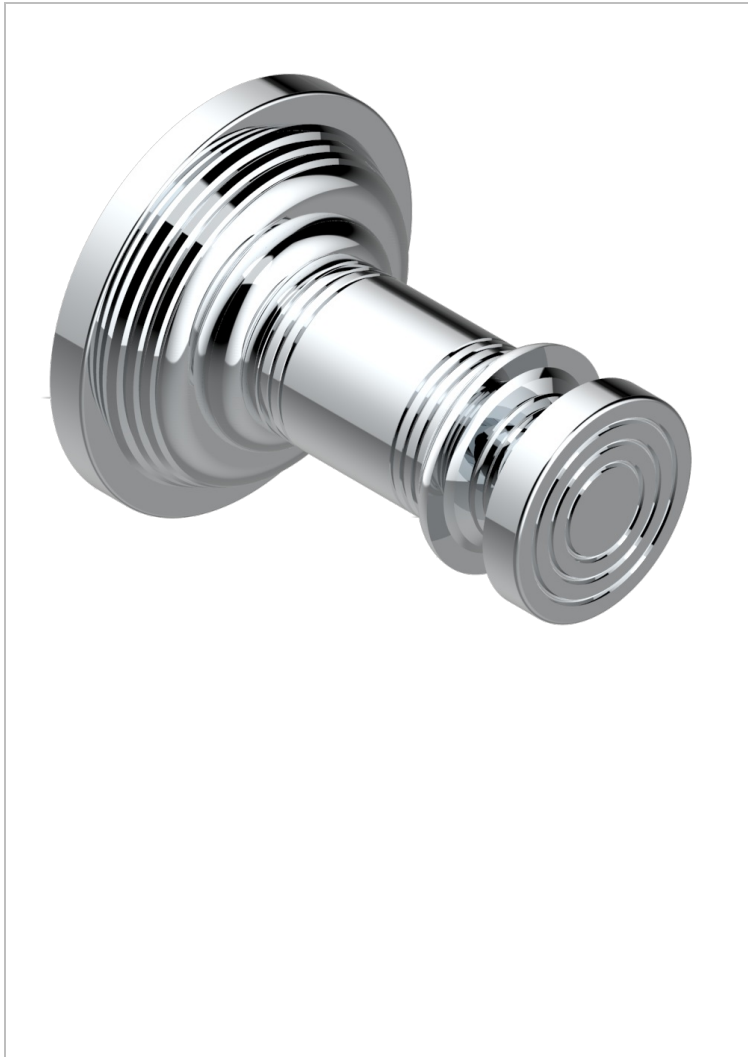

# WEST COAST WITH GUILLOCHE DECOR WITH LEVER HANDLES

U9D-517

Robe hook

60378

21/12/2016

## CHARACTERISTIC

- West coast with Guilloché decor with lever handles
- Robe hook

## AVAILABLE FINITIONS

Black ceram - D30  
 Blush PVD - H62  
 Brass color PVD - H49  
 Brown bronze color PVD - F33  
 Chrome polished - A02  
 Copper antique matt, coated - H07

Gold color PVD - H52  
 Gold mat - F07  
 Gold polished - F01  
 Graphite PVD - H64  
 Light coated bronze - D01  
 Matt Umber PVD - H67

Polished chrome with gold inlay - GA1  
 Soft gold - F30  
 Soft matt gold - F31  
 Umber PVD - H66