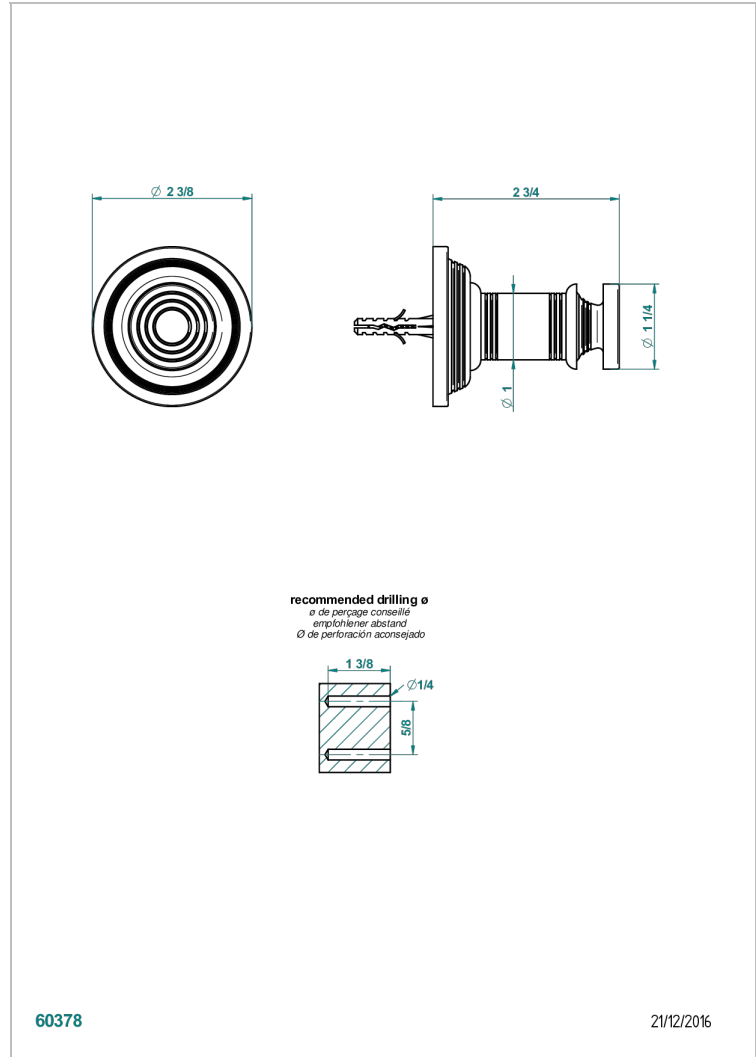

# WEST COAST WITH GUILLOCHE DECOR WITH LEVER HANDLES

U9D-517

Robe hook

60378

21/12/2016

## CHARACTERISTIC

- West coast with Guilloché decor with lever handles
- Robe hook