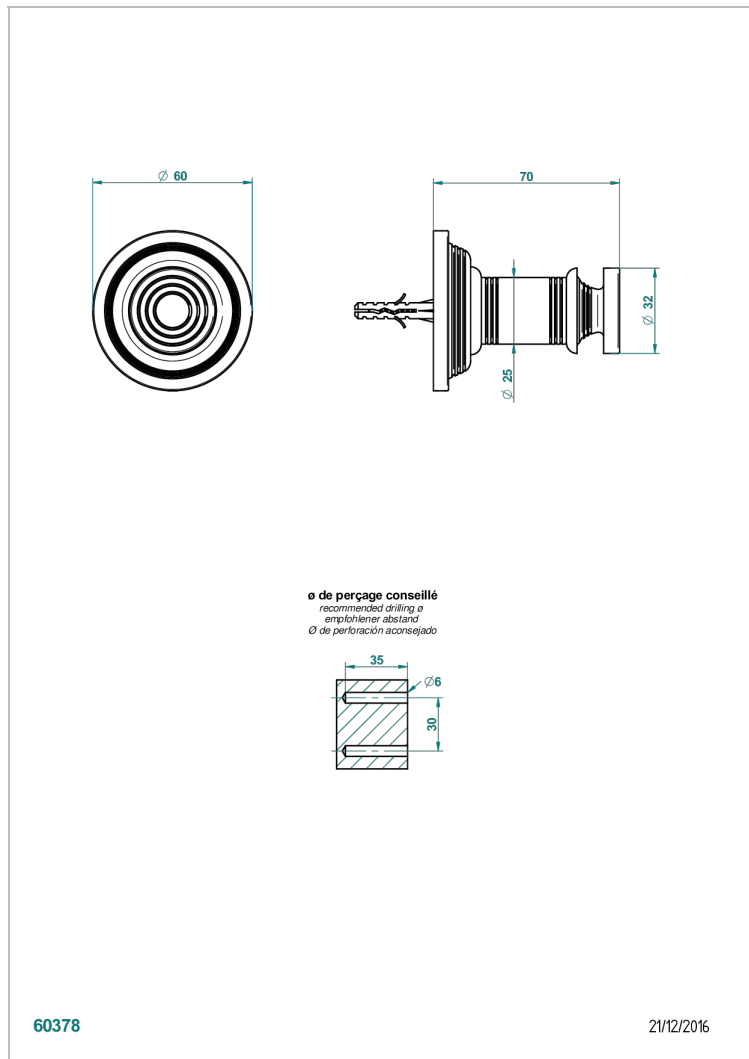

WEST COAST WITH GUILLOCHE DECOR WITH LEVER

U9D-517

Single robe hook

THG[®]
PARIS

CHARACTERISTIC

- West coast with Guilloché decor with lever
- Single robe hook

AVAILABLE FINITIONS

Antique nickel - H28
Black ceram - D30
Blush PVD - H62
Brass color PVD - H49
Brown bronze color PVD - F33
Gold color PVD - H52