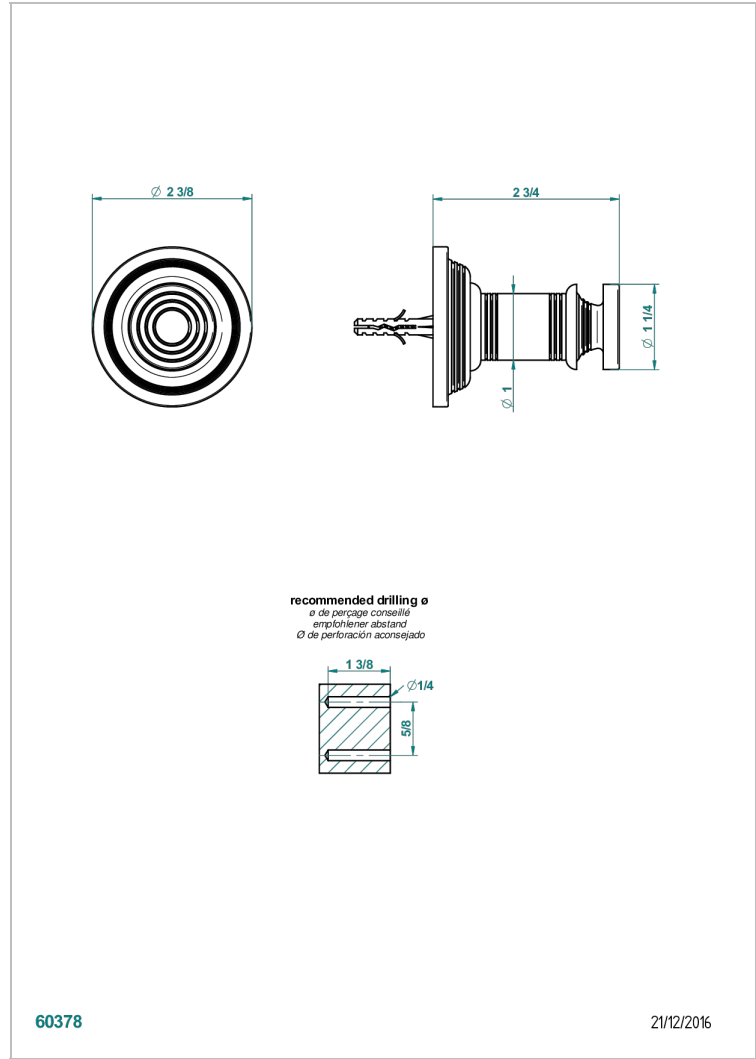

WEST COAST WITH GUILLOCHE DECOR WITH LEVER

U9D-517

Single robe hook

60378

21/12/2016

CHARACTERISTIC

- West coast with Guilloché decor with lever
- Single robe hook

AVAILABLE FINITIONS