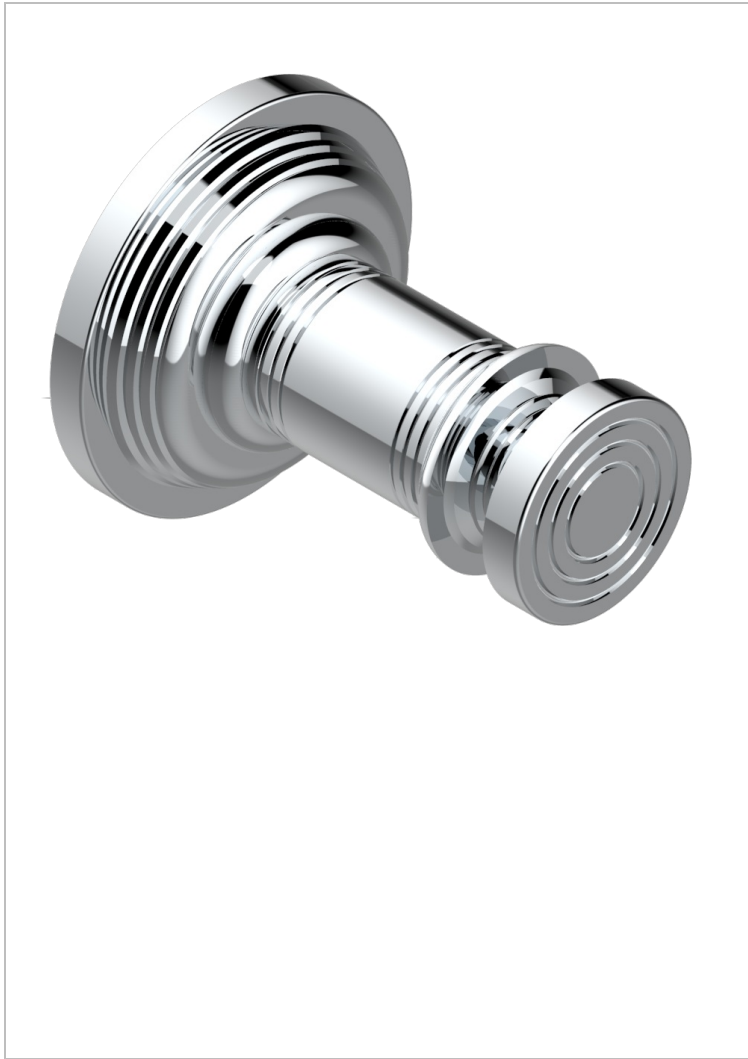

WEST COAST WITH GUILLOCHE DECOR WITH LEVER

U9D-517

Single robe hook

60378

21/12/2016

CHARACTERISTIC

- West coast with Guilloché decor with lever
- Single robe hook

AVAILABLE FINITIONS

Antique nickel - H28
Black ceram - D30
Blush PVD - H62
Brass color PVD - H49
Brown bronze color PVD - F33
Gold color PVD - H52

Graphite PVD - H64
Lacquered light bronze - D01
Matt Umber PVD - H67
Matt blush PVD - H60
Matt brass color PVD - H50
Matt brown bronze color PVD - F34

Matt chrome - C02
Matt gold - F07
Matt gold color PVD - H53
Matt graphite PVD - H65
Matt nickel (color finish) - C01
Matt nickel color PVD - H56

Natural smoked Brass - A13
Nickel color PVD - H55
Polished chrome (color finish) - A02
Polished chrome with gold inlay - GA1
Polished gold (color finish) - F01
Polished nickel - B01

Soft gold - F30
Soft matt gold - F31
Umber PVD - H66
Varnished matt antique red copper (color finish) - H07