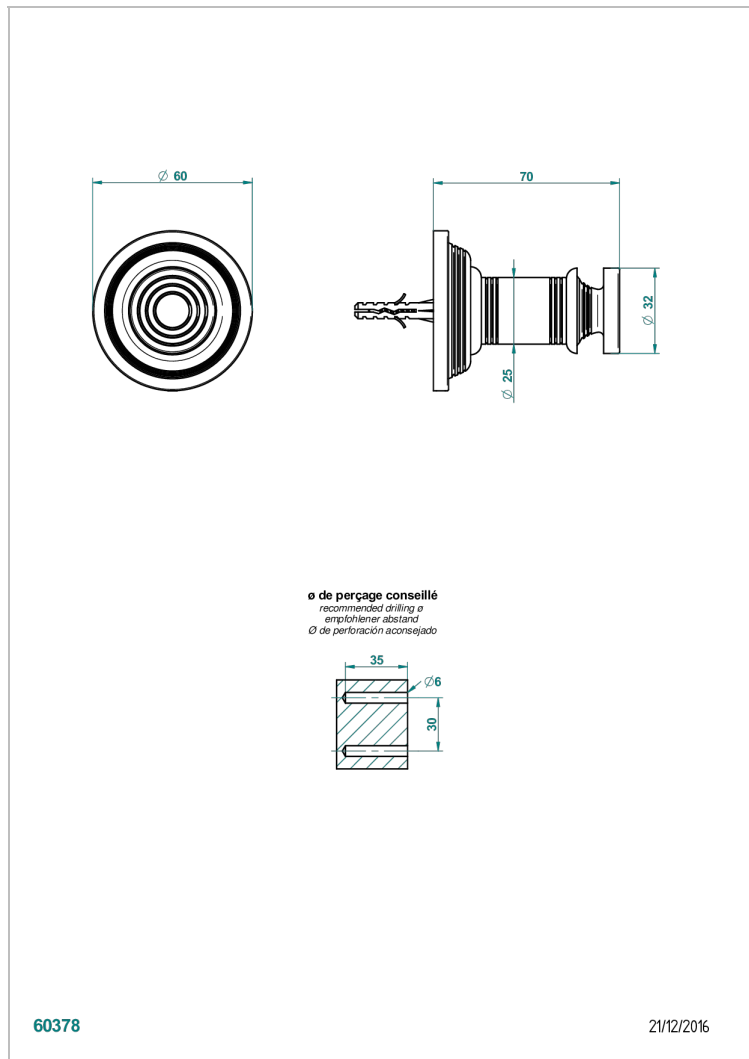

# WEST COAST WITH GUILLOCHE DECOR WITH LEVER

U9D-517

Single robe hook

THG<sup>®</sup>  
PARIS

60378

21/12/2016

## CHARACTERISTIC

- West coast with Guilloché decor with lever
- Single robe hook