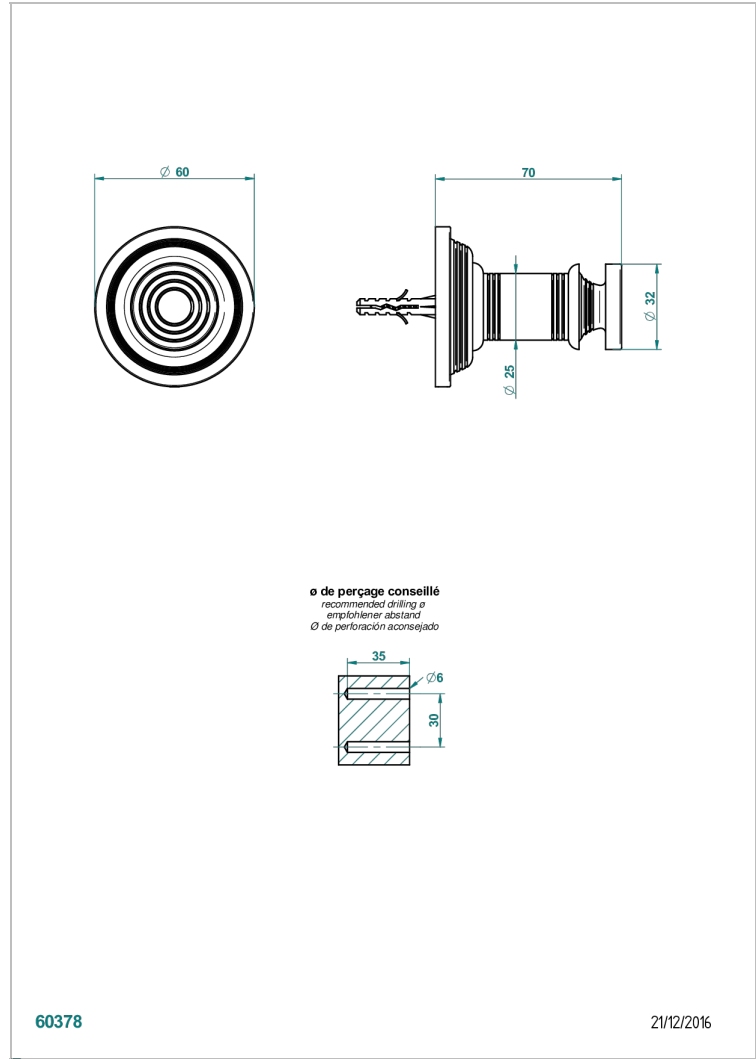

WEST COAST WITH GUILLOCHE DECOR WITH LEVER

U9D-517

Bademantelhalter

THG[®]
PARIS

EIGENSCHAFTEN

- West coast with Guilloché decor with lever
- Bademantelhalter

VERFÜGBARE OBERFLÄCHEN

Altnickel - H28
Blassgold - F30
Blassgold matt unlackiert - F31
Bronze hell - D01
Chrom - A02
Chrom matt - C02