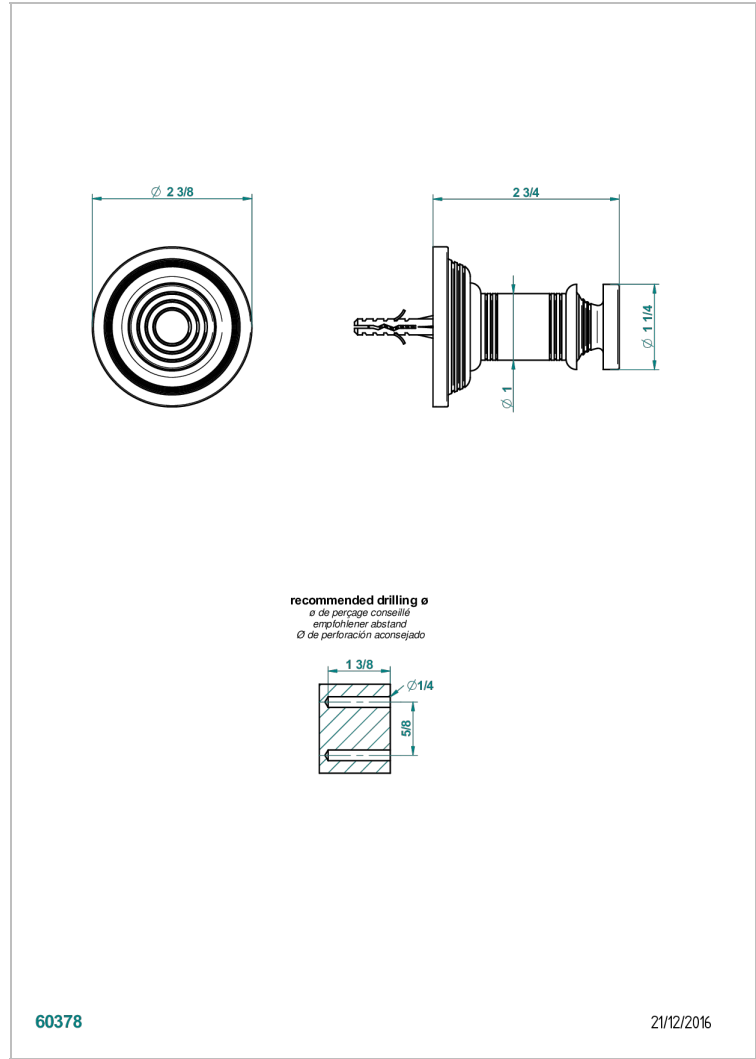

WEST COAST WITH GUILLOCHE DECOR WITH LEVER

U9D-517

Percha de baño

THG
PARIS

60378

21/12/2016

CARACTERÍSTICAS

- West coast with Guilloché decor with lever
- Percha de baño