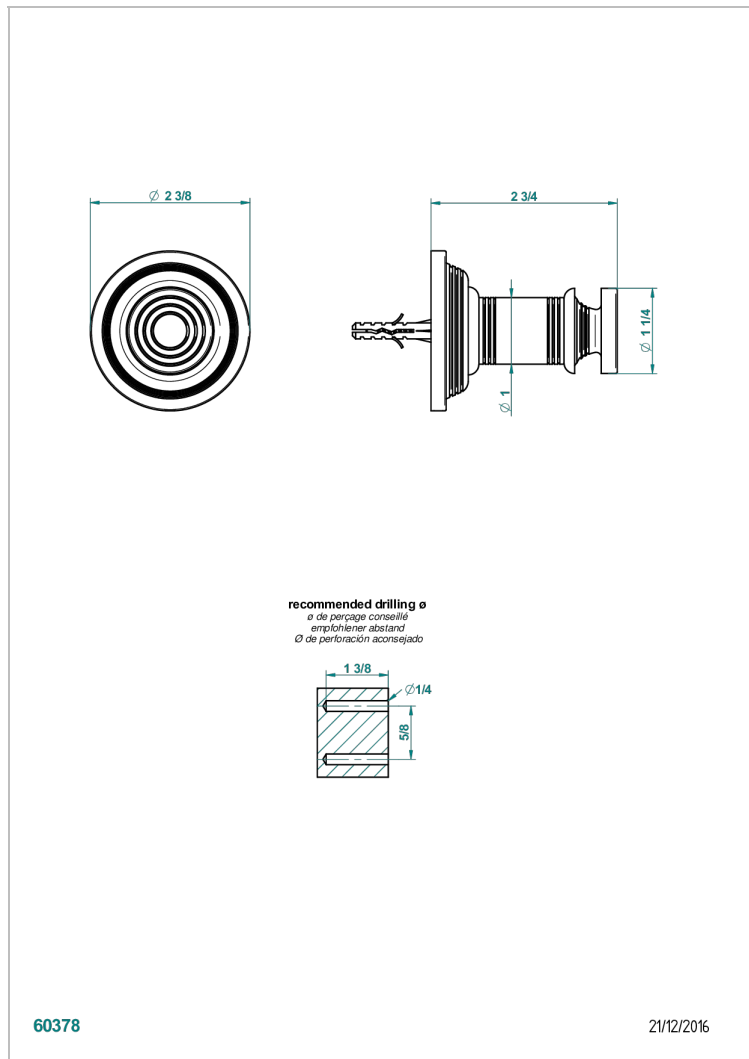

WEST COAST WITH GUILLOCHE DECOR WITH LEVER

U9D-517

Single robe hook

60378

21/12/2016

CHARACTERISTIC

- West coast with Guilloché decor with lever
- Single robe hook

AVAILABLE FINITIONS