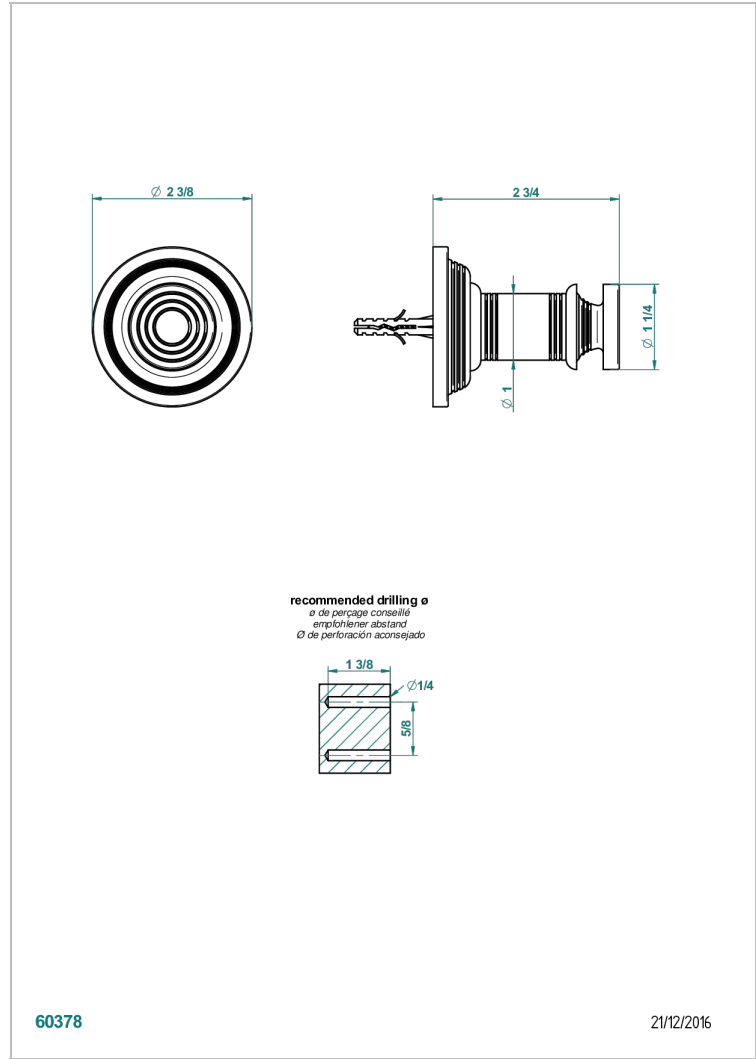

# WEST COAST WITH GUILLOCHE DECOR WITH LEVER

U9D-517

Bademantelhalter

THG<sup>®</sup>  
PARIS

60378

21/12/2016

## EIGENSCHAFTEN

- West coast with Guilloché decor with lever
- Bademantelhalter