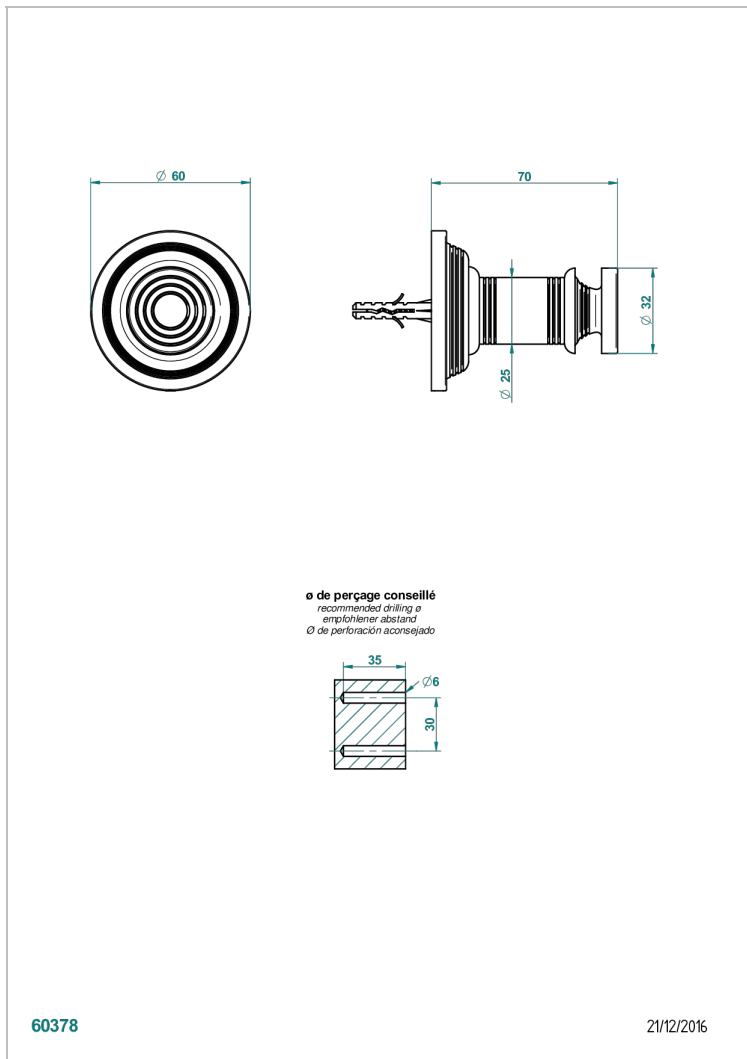

WEST COAST WITH GUILLOCHE DECOR WITH LEVER

U9D-517

Single robe hook

THG[®]
PARIS

CHARACTERISTIC

- West coast with Guilloché decor with lever
- Single robe hook

AVAILABLE FINITIONS

Antique nickel - H28
Black ceram - D30
Blush PVD - H62
Brass color PVD - H49
Brown bronze color PVD - F33
Gold color PVD - H52