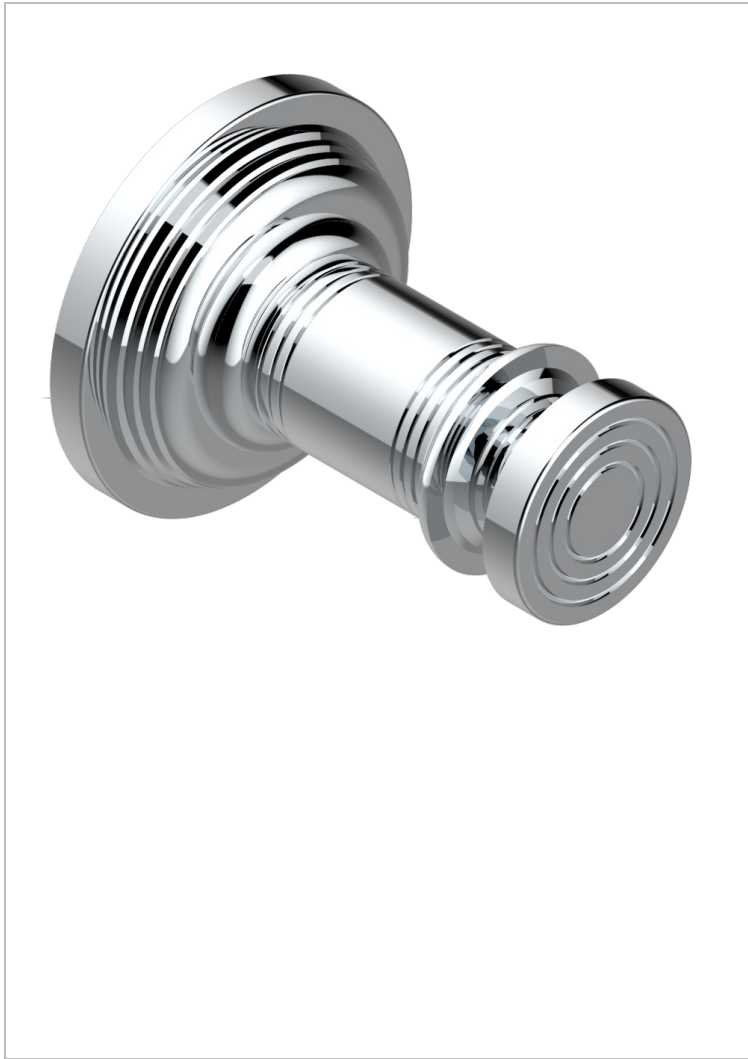

# WEST COAST WITH GUILLOCHE DECOR WITH LEVER

U9D-517

Bademantelhalter

THG<sup>®</sup>  
PARIS

60378

21/12/2016

## EIGENSCHAFTEN

- West coast with Guilloché decor with lever
- Bademantelhalter

## VERFÜGBARE OBERFLÄCHEN

Altnickel - H28  
Blassgold - F30  
Blassgold matt unlackiert - F31  
Bronze hell - D01  
Chrom - A02  
Chrom matt - C02

Gold - F01  
Gold matt - F07  
Kupfer altrot matt lackiert - H07  
Mattschwarz keramik - D30  
Natural smoked Brass - A13  
Nickel matt - C01