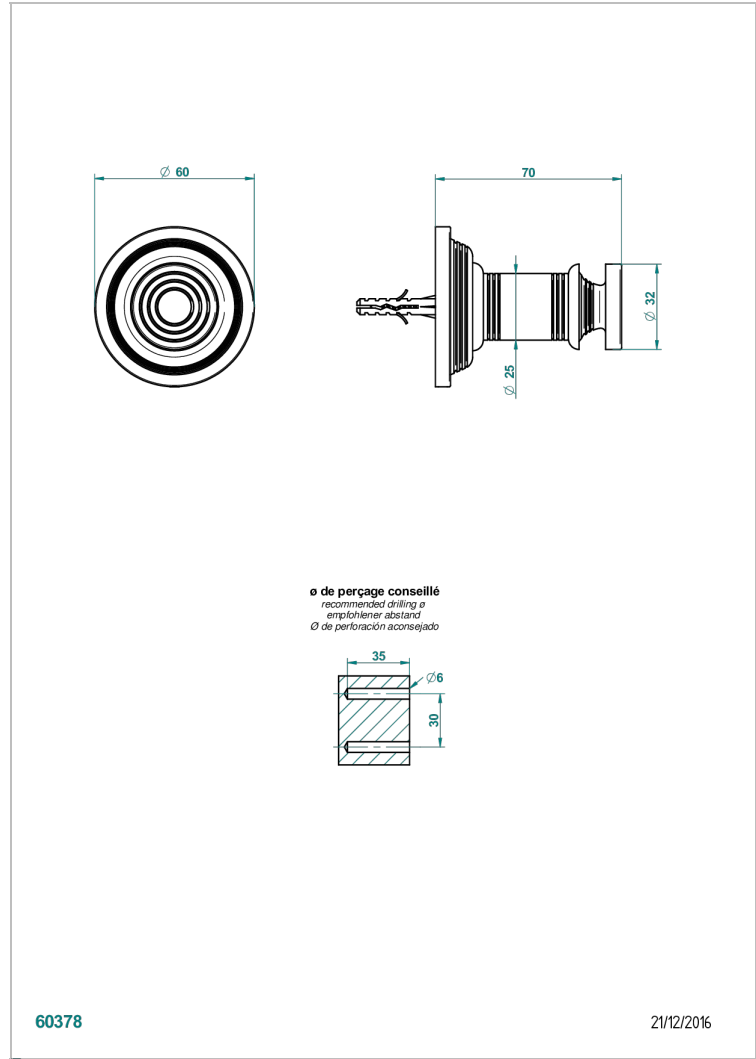

# WEST COAST WITH GUILLOCHE DECOR WITH LEVER

U9D-517

Bademantelhalter

THG<sup>®</sup>  
PARIS

60378

21/12/2016

## EIGENSCHAFTEN

- West coast with Guilloché decor with lever
- Bademantelhalter