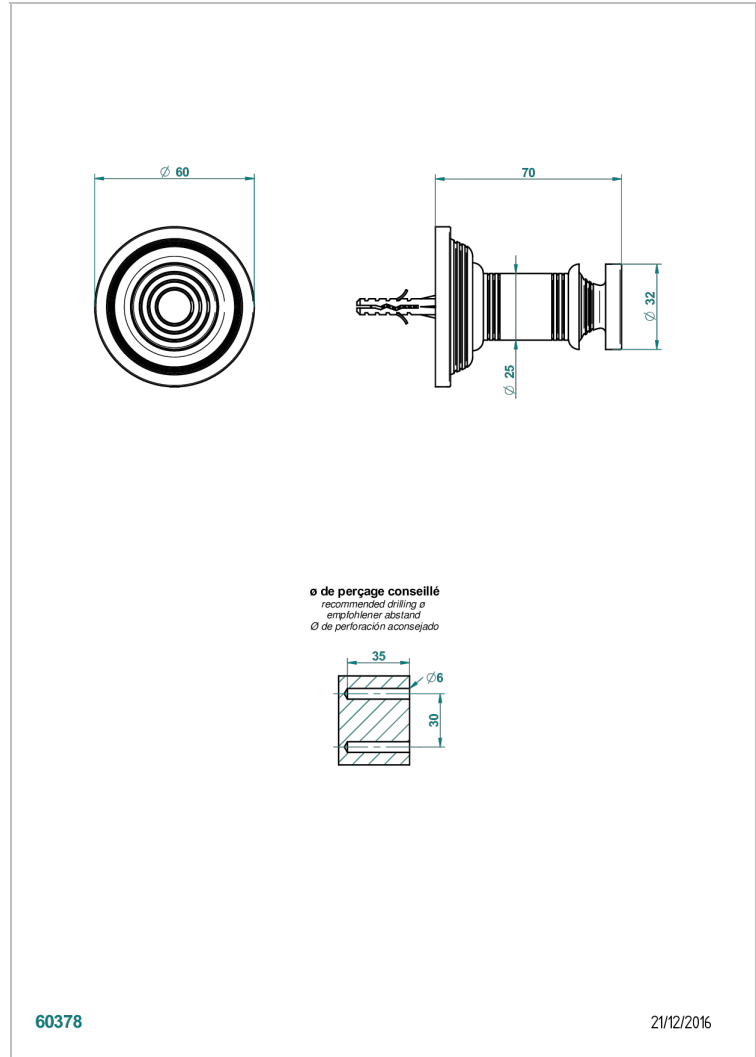

# WEST COAST WITH GUILLOCHE DECOR WITH LEVER

U9D-517

浴衣钩

THG<sup>®</sup>  
PARIS

## 特色

- West coast with Guilloché decor with lever
- 浴衣钩