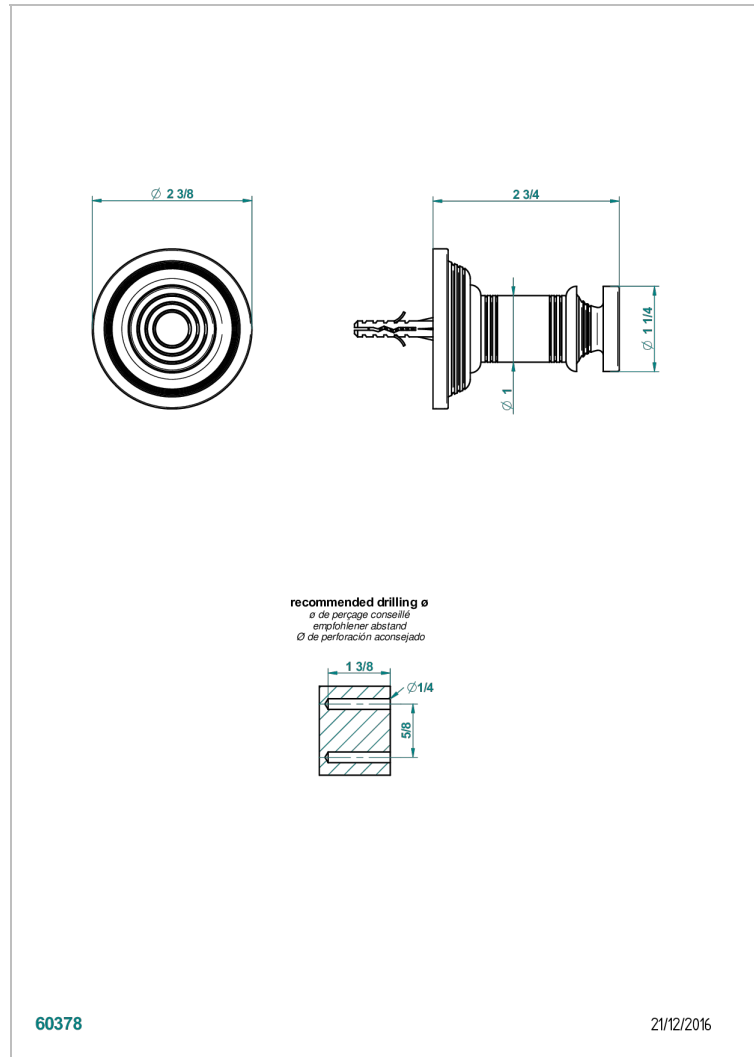

# WEST COAST WITH GUILLOCHE DECOR WITH LEVER

U9D-517

Percha de baño

THG  
PARIS

60378

21/12/2016

## CARACTERÍSTICAS

- West coast with Guilloché decor with lever
- Percha de baño