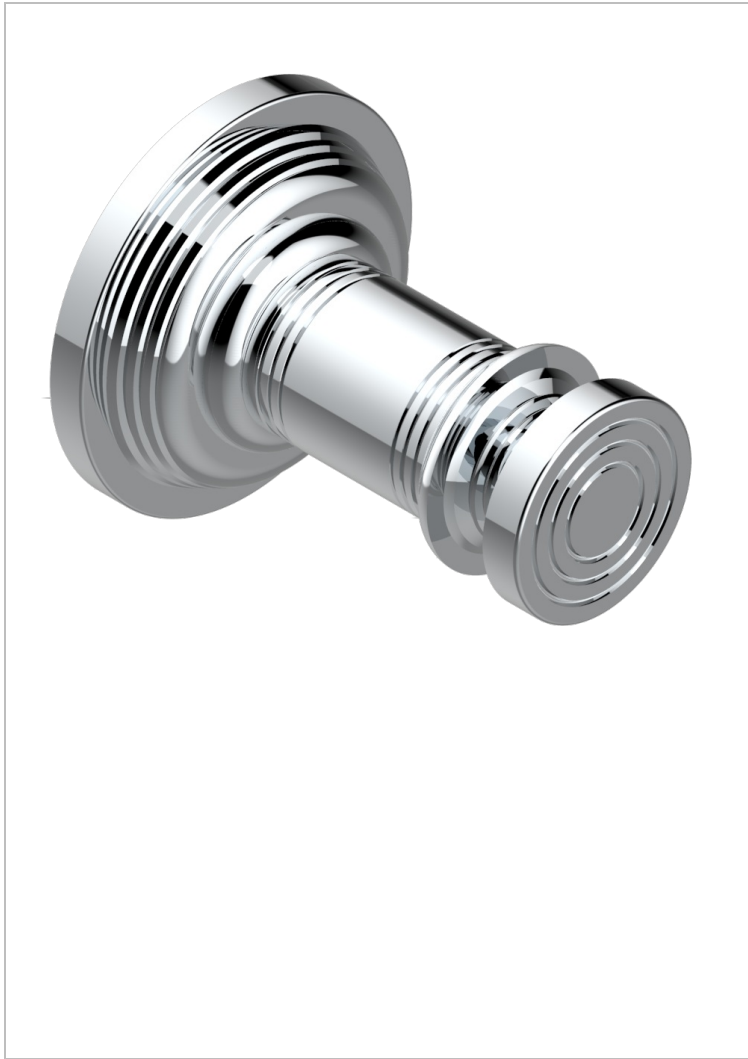

WEST COAST WITH GUILLOCHE DECOR WITH LEVER

U9D-517

Single robe hook

CHARACTERISTIC

- West coast with Guilloché decor with lever
- Single robe hook

AVAILABLE FINITIONS

Antique nickel - H28
Black ceram - D30
Blush PVD - H62
Brass color PVD - H49
Brown bronze color PVD - F33
Gold color PVD - H52

Graphite PVD - H64
Lacquered light bronze - D01
Matt Umber PVD - H67
Matt blush PVD - H60
Matt brass color PVD - H50
Matt brown bronze color PVD - F34

Matt chrome - C02
Matt gold - F07
Matt gold color PVD - H53
Matt graphite PVD - H65
Matt nickel (color finish) - C01
Matt nickel color PVD - H56

Natural smoked Brass - A13
Nickel color PVD - H55
Polished chrome (color finish) - A02
Polished chrome with gold inlay - GA1
Polished gold (color finish) - F01
Polished nickel - B01

Soft gold - F30
Soft matt gold - F31
Umber PVD - H66
Varnished matt antique red copper (color finish) - H07