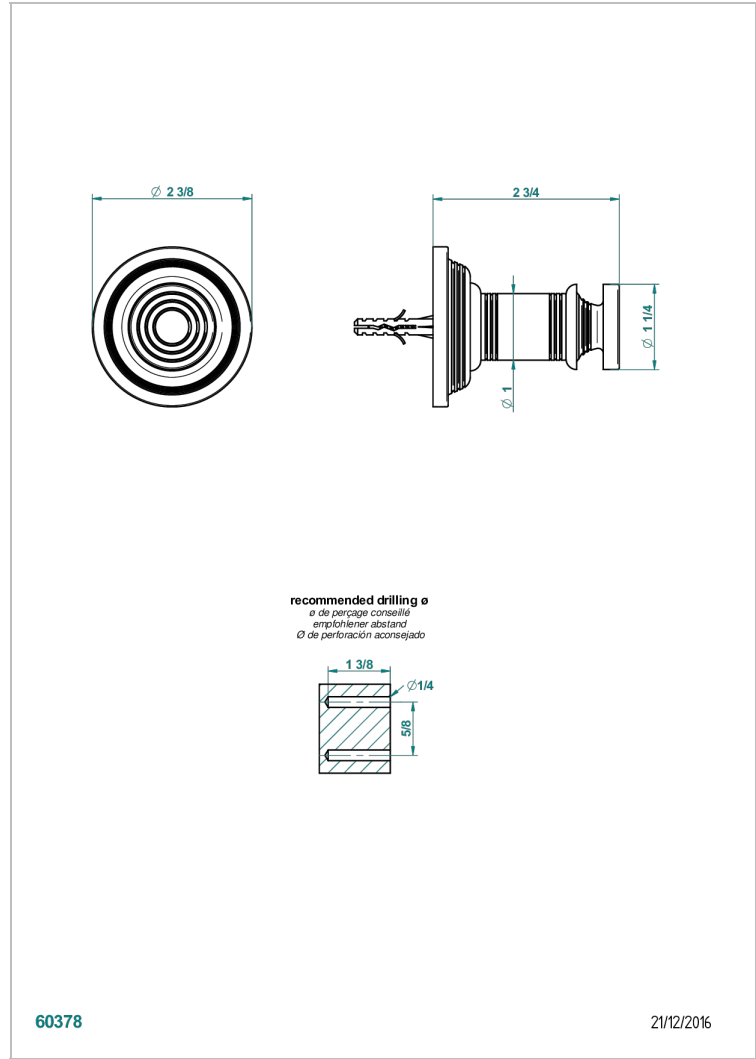

WEST COAST WITH GUILLOCHE DECOR WITH LEVER

U9D-517

Single robe hook

CHARACTERISTIC

- West coast with Guilloché decor with lever
- Single robe hook

AVAILABLE FINITIONS

Antique nickel - H28
Black ceram - D30
Blush PVD - H62
Brass color PVD - H49
Brown bronze color PVD - F33
Gold color PVD - H52