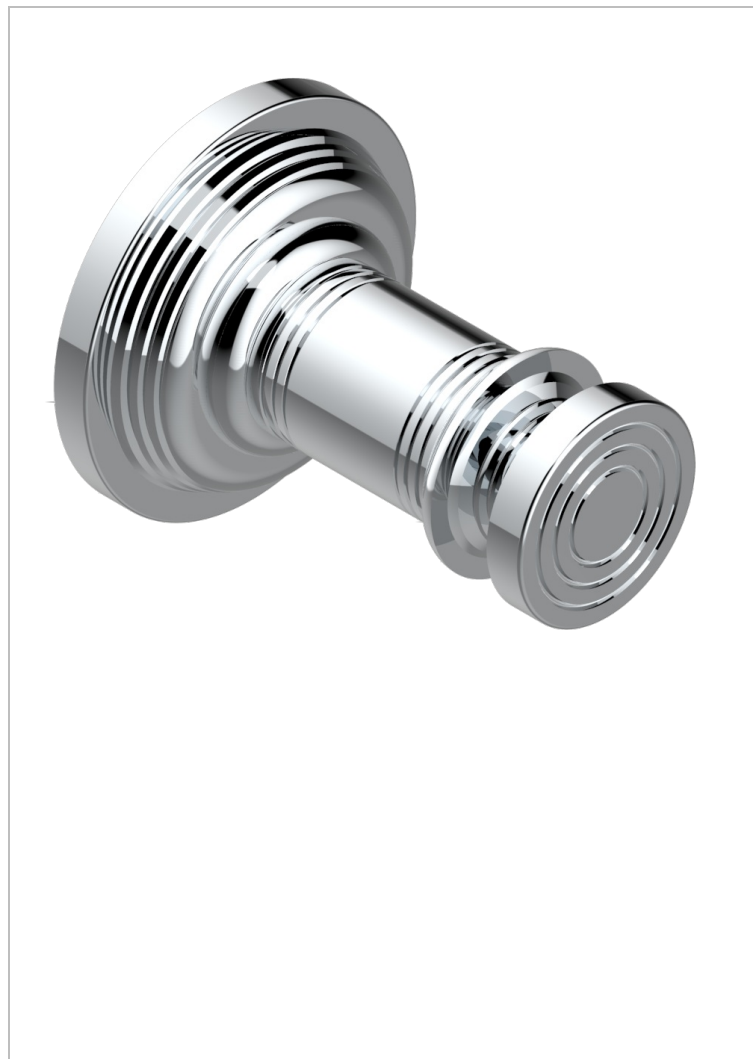

# WEST COAST WITH GUILLOCHE DECOR WITH LEVER

U9D-517

Bademantelhalter

60378

21/12/2016

## EIGENSCHAFTEN

- West coast with Guilloché decor with lever
- Bademantelhalter

## VERFÜGBARE OBERFLÄCHEN

Altnickel - H28  
Blassgold - F30  
Blassgold matt unlackiert - F31  
Bronze hell - D01  
Chrom - A02  
Chrom matt - C02

Gold - F01  
Gold matt - F07  
Kupfer altrot matt lackiert - H07  
Mattschwarz keramik - D30  
Natural smoked Brass - A13  
Nickel matt - C01