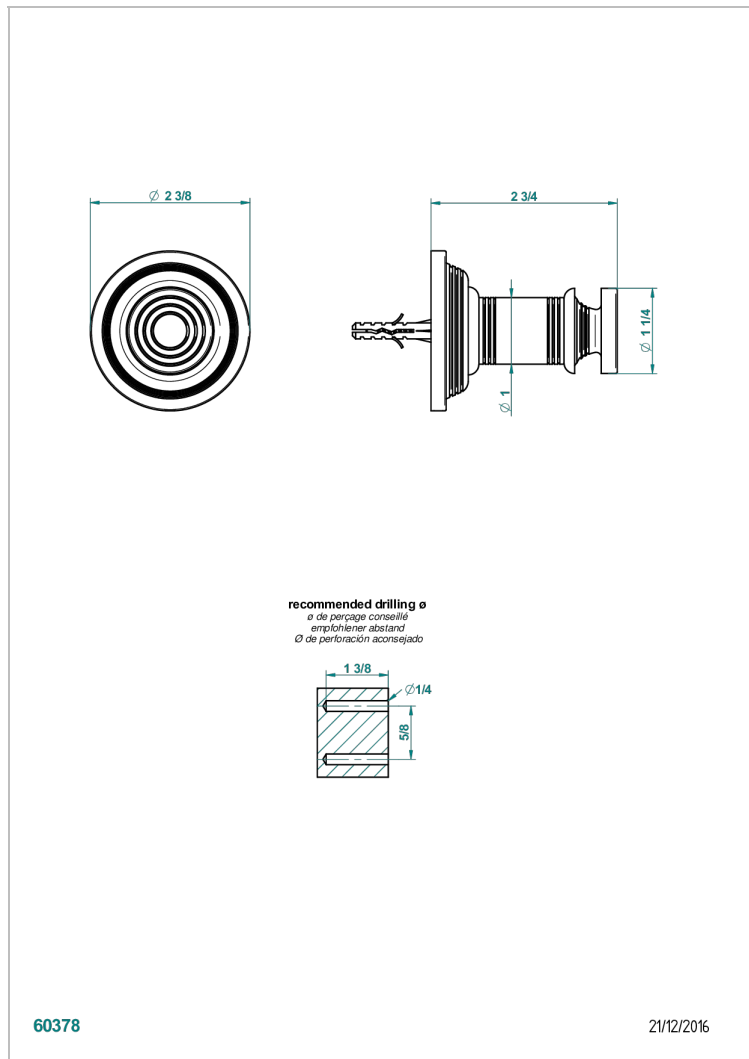

# WEST COAST WITH GUILLOCHE DECOR WITH LEVER

U9D-517

Bademantelhalter

60378

21/12/2016

## EIGENSCHAFTEN

- West coast with Guilloché decor with lever
- Bademantelhalter