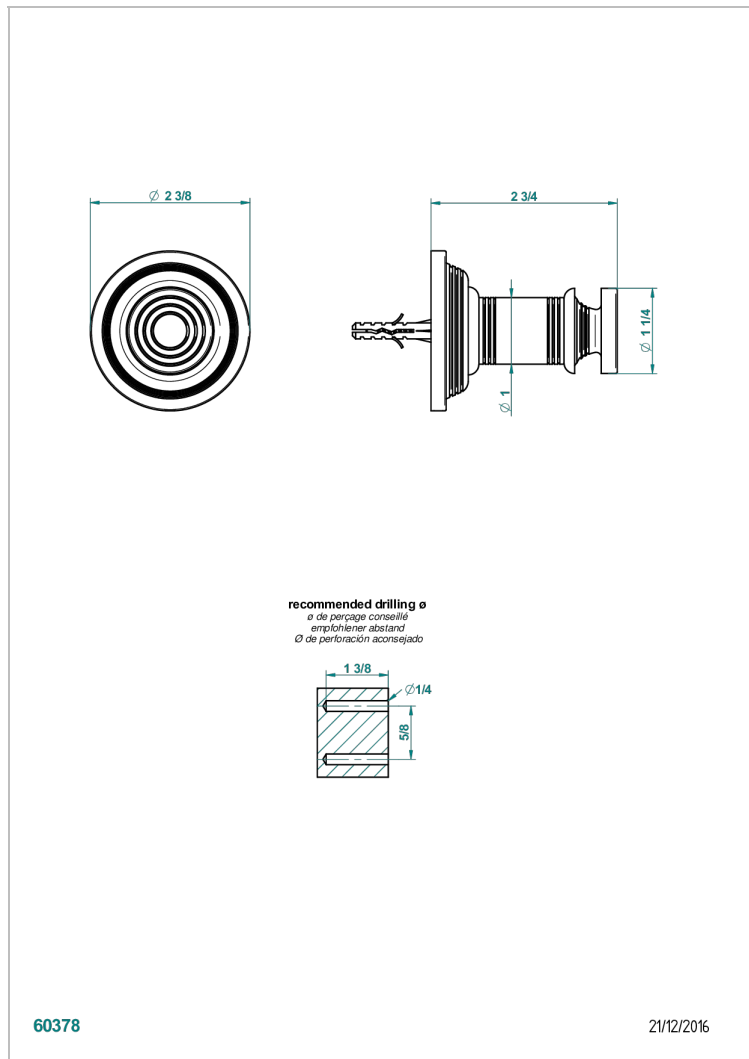

WEST COAST WITH GUILLOCHE DECOR WITH LEVER

U9D-517

浴衣钩

特色

- West coast with Guilloché decor with lever
- 浴衣钩

可选饰面

Black ceram - D30
Blush PVD - H62
Graphite PVD - H64
Matt Umber PVD - H67
Matt blush PVD - H60
Matt graphite PVD - H65