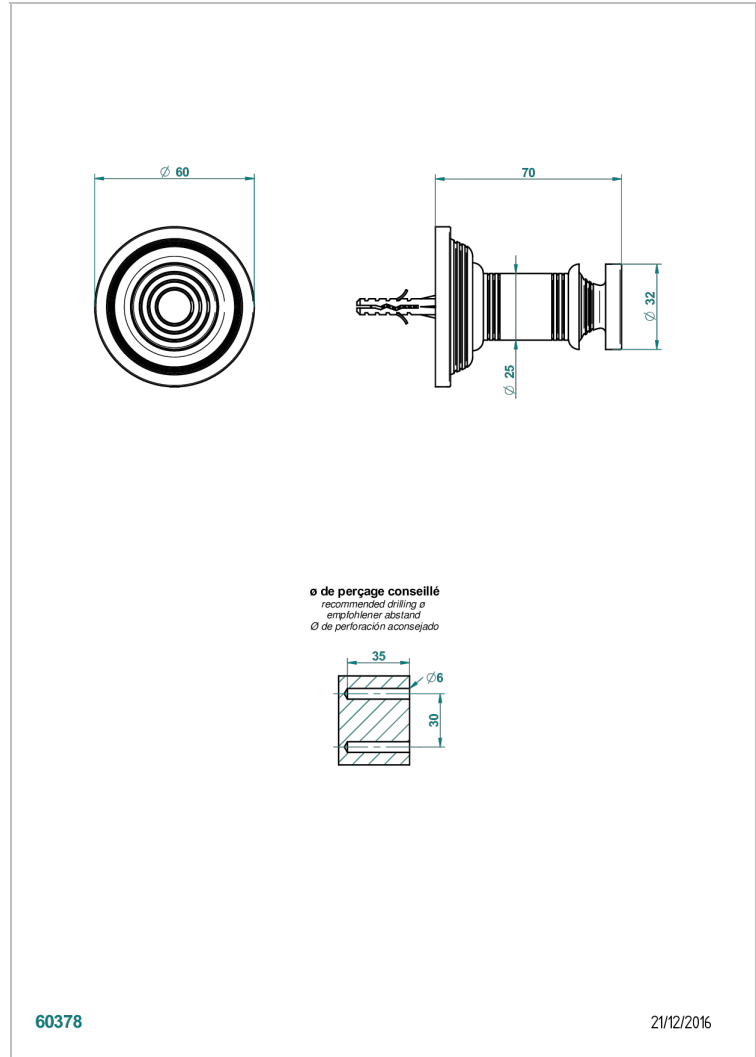

WEST COAST WITH GUILLOCHE DECOR

U9C-517

Robe hook

THG[®]
PARIS

CHARACTERISTIC

- West coast with Guilloché decor
- Robe hook

AVAILABLE FINITIONS

Black ceram - D30
Blush PVD - H62
Brass color PVD - H49
Brown bronze color PVD - F33
Chrome polished - A02
Copper antique matt, coated - H07