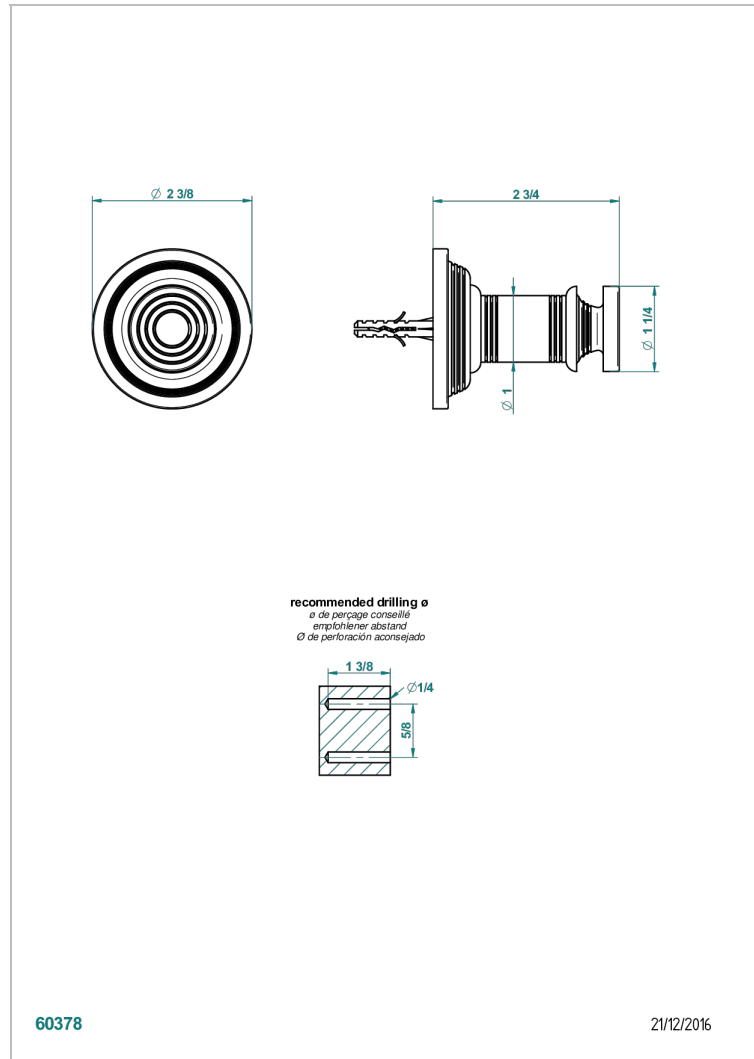

WEST COAST WITH GUILLOCHE DECOR

U9C-517

Robe hook

THG[®]
PARIS

60378

21/12/2016

CHARACTERISTIC

- West coast with Guilloché decor
- Robe hook