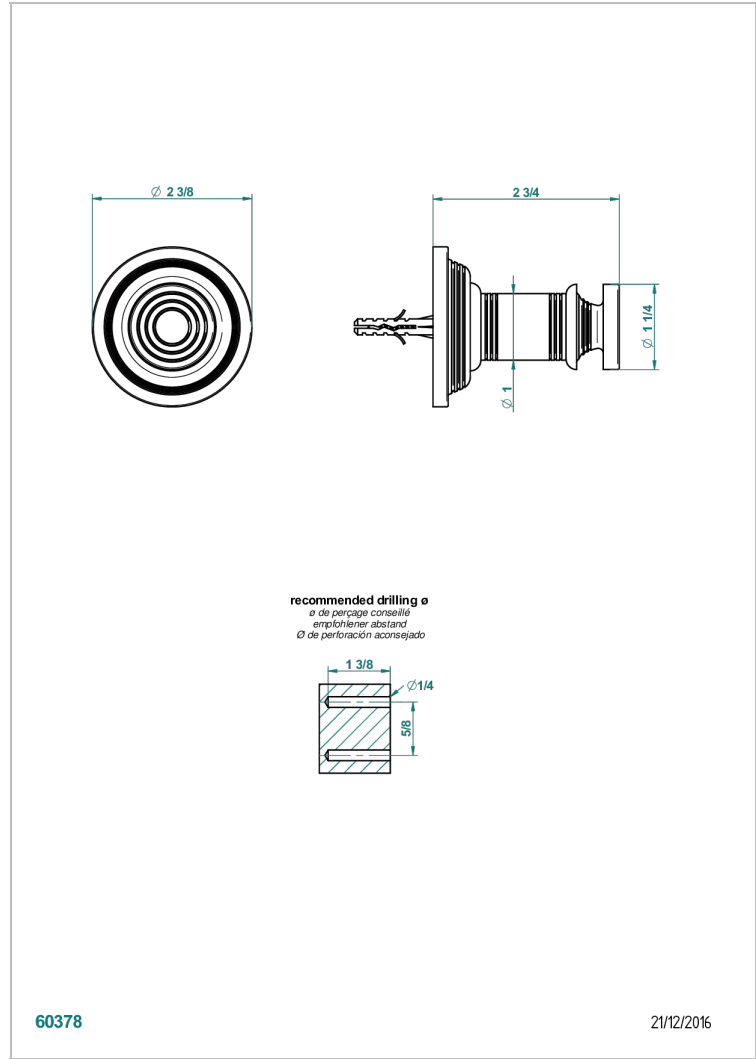

# WEST COAST WITH GUILLOCHE DECOR

U9C-517

Single robe hook

THG<sup>®</sup>  
PARIS

60378

21/12/2016

## CHARACTERISTIC

- West coast with Guilloché decor
- Single robe hook