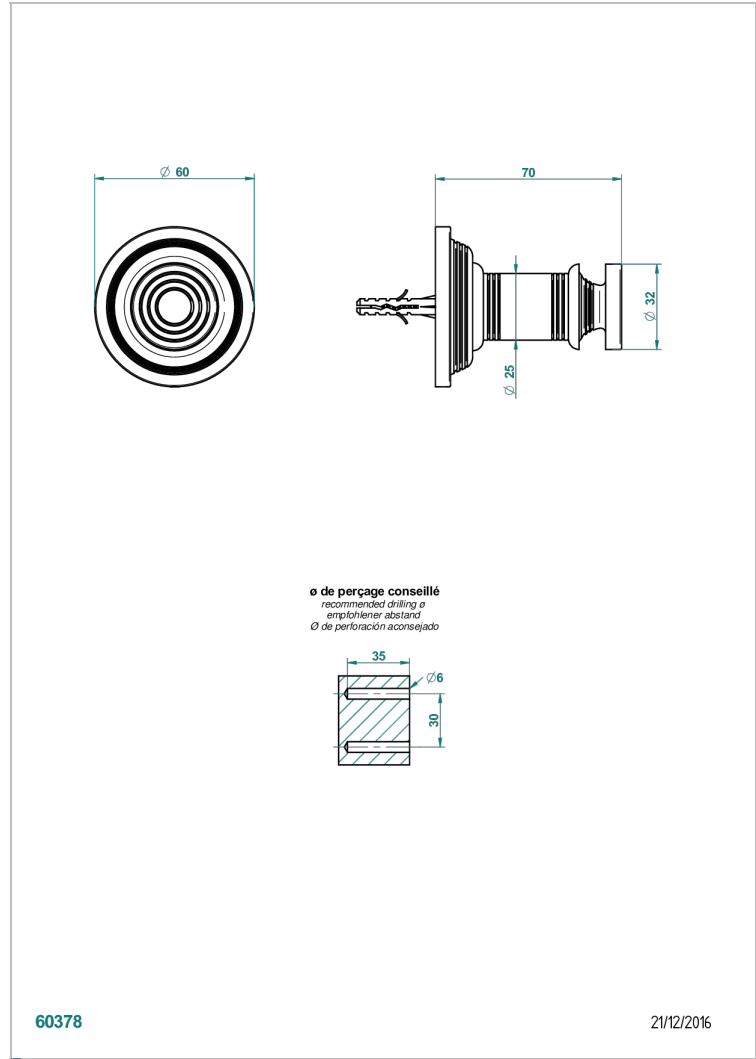

# WEST COAST WITH GUILLOCHE DECOR

U9C-517

Percha de baño

THG<sup>®</sup>  
PARIS

## CARACTERÍSTICAS

- West coast with Guilloché decor
- Percha de baño