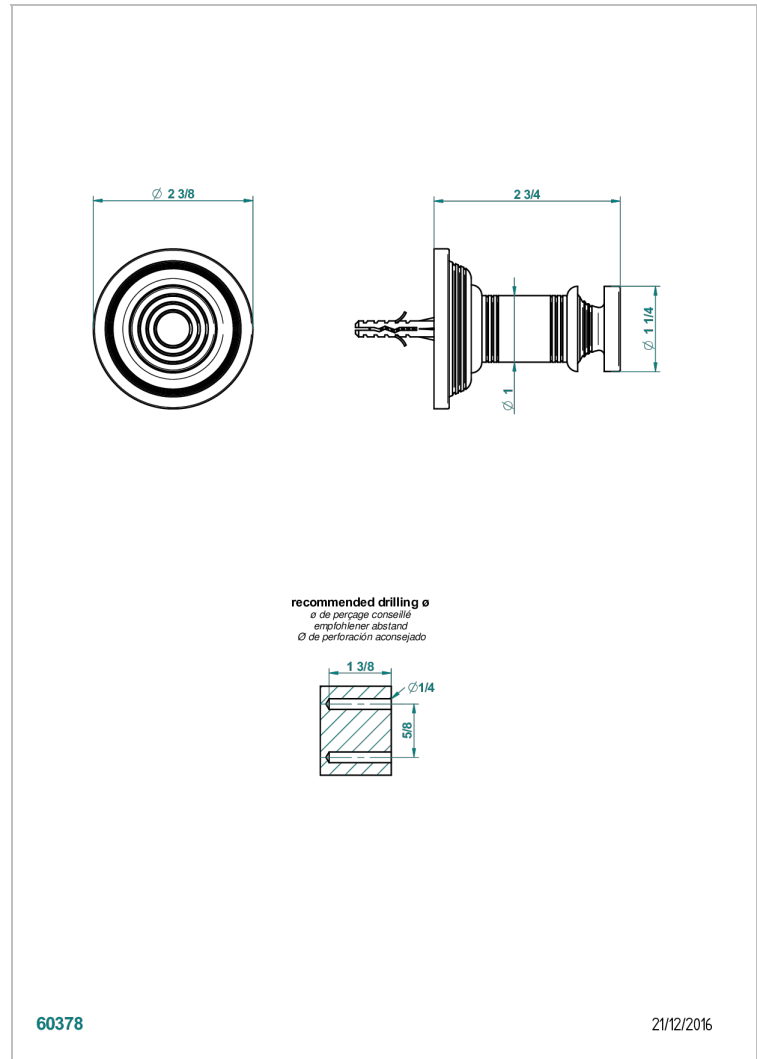

WEST COAST WITH GUILLOCHE DECOR

U9C-517

Bademantelhalter

THG[®]
PARIS

60378

21/12/2016

EIGENSCHAFTEN

- West coast with Guilloché decor
- Bademantelhalter