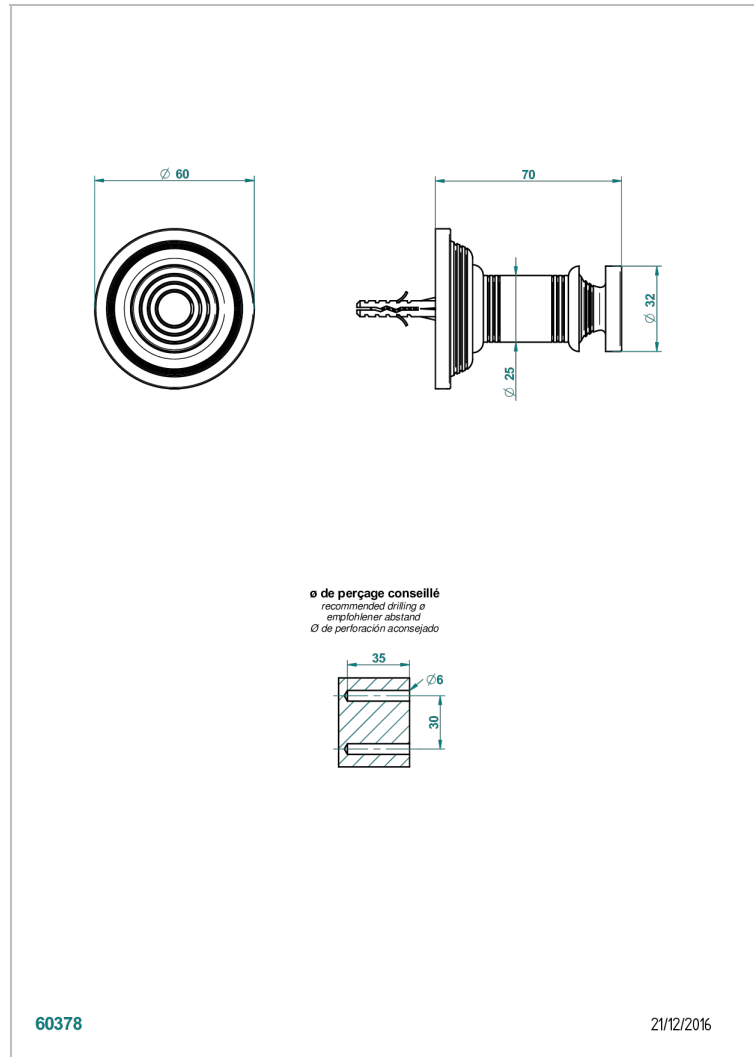

WEST COAST WITH GUILLOCHE DECOR

U9C-517

Single robe hook

THG[®]
PARIS

CHARACTERISTIC

- West coast with Guilloché decor
- Single robe hook

AVAILABLE FINITIONS

Antique nickel - H28
Black ceram - D30
Blush PVD - H62
Brass color PVD - H49
Brown bronze color PVD - F33
Gold color PVD - H52