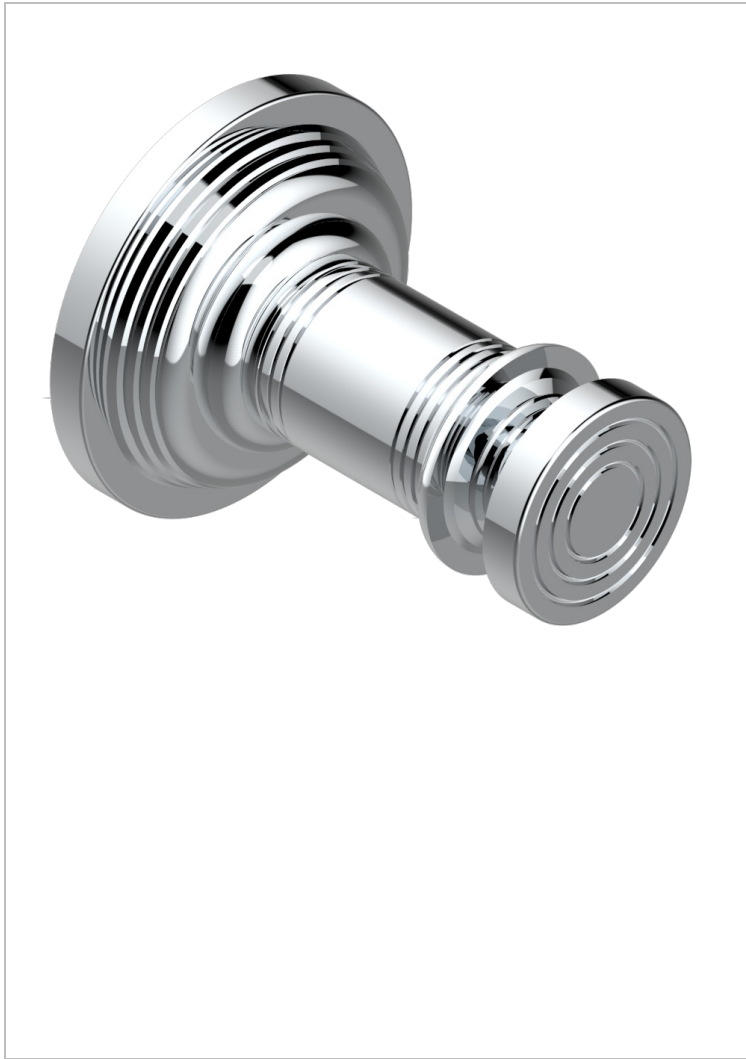

WEST COAST WITH GUILLOCHE DECOR

U9C-517

Bademantelhalter

THG[®]
PARIS

EIGENSCHAFTEN

- West coast with Guilloché decor
- Bademantelhalter

VERFÜGBARE OBERFLÄCHEN

Altnickel - H28
Blassgold - F30
Blassgold matt unlackiert - F31
Bronze hell - D01
Chrom - A02
Chrom matt - C02

Gold - F01
Gold matt - F07
Kupfer altrot matt lackiert - H07
Mattschwarz keramik - D30
Natural smoked Brass - A13
Nickel matt - C01

Polished chrome with gold inlay - GA1
Pvd blush - H62
Pvd blush matt - H60
Pvd bronze braun - F33
Pvd bronze braun matt - F34
Pvd gold - H52