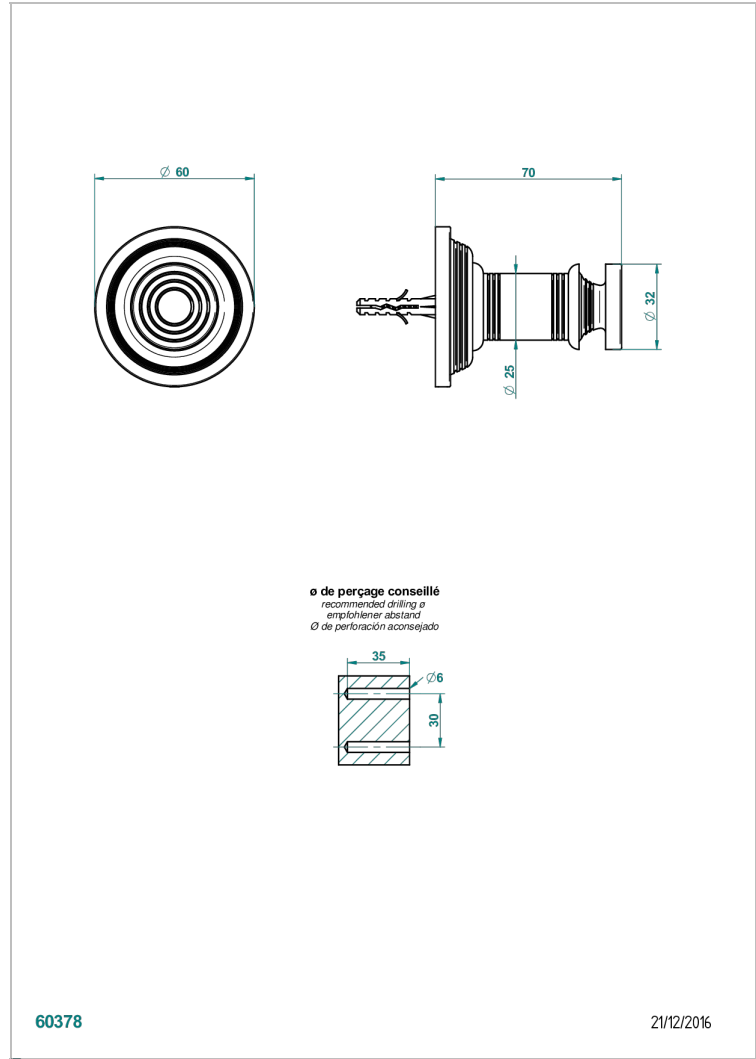

# WEST COAST WITH GUILLOCHE DECOR

U9C-517

浴衣钩

THG<sup>®</sup>  
PARIS

## 特色

- West coast with Guilloché decor
- 浴衣钩