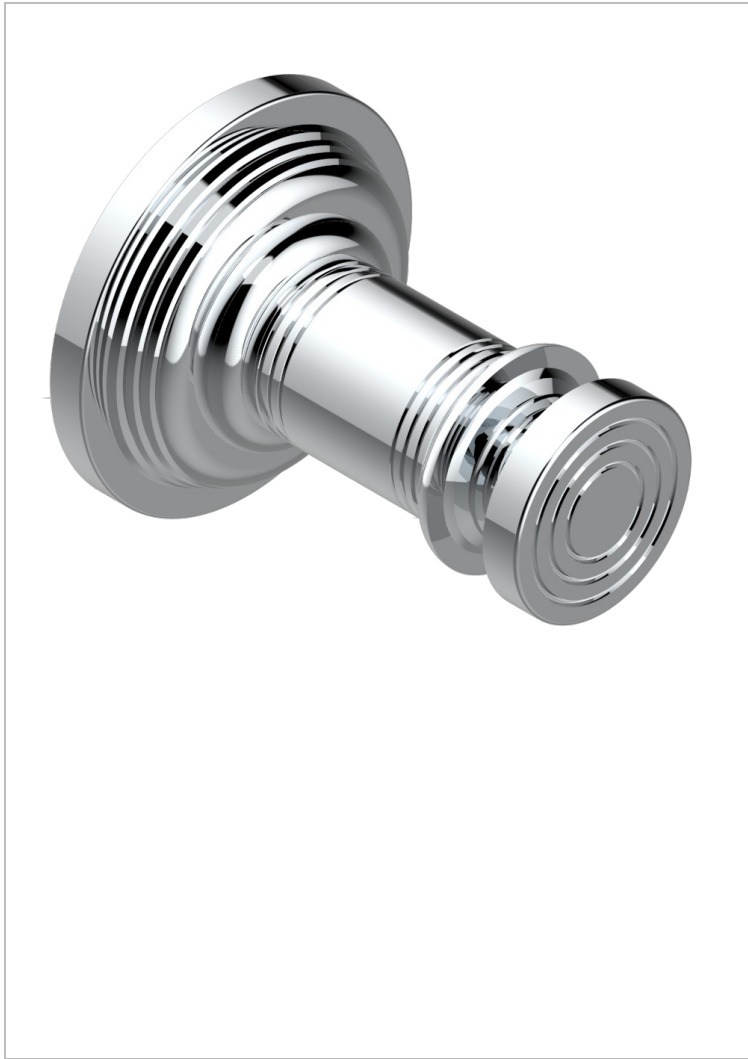

# WEST COAST WITH GUILLOCHE DECOR

U9C-517

浴衣钩

THG<sup>®</sup>  
PARIS

## 特色

- West coast with Guilloché decor
- 浴衣钩

## 可选饰面

Black ceram - D30  
Blush PVD - H62  
Graphite PVD - H64  
Matt Umber PVD - H67  
Matt blush PVD - H60  
Matt graphite PVD - H65

Natural smoked Brass - A13  
PVD哑光棕铜 - F34  
PVD哑光金 - H53  
PVD哑光铜 - H50  
PVD哑光镍 - H56  
PVD抛光铜 - H49