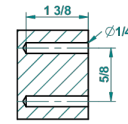

WEST COAST WITH GUILLOCHE DECOR

U9C-517

Single robe hook

THG®
PARIS

60378

21/12/2016

CHARACTERISTIC

- West coast with Guilloché decor
- Single robe hook

AVAILABLE FINITIONS

Antique nickel - H28
Black ceram - D30
Blush PVD - H62
Brass color PVD - H49
Brown bronze color PVD - F33
Gold color PVD - H52

Graphite PVD - H64
Lacquered light bronze - D01
Matt Umber PVD - H67
Matt blush PVD - H60
Matt brass color PVD - H50
Matt brown bronze color PVD - F34

Matt chrome - C02
Matt gold - F07
Matt gold color PVD - H53
Matt graphite PVD - H65
Matt nickel (color finish) - C01
Matt nickel color PVD - H56

Natural smoked Brass - A13
Nickel color PVD - H55
Polished chrome (color finish) - A02
Polished chrome with gold inlay - GA1
Polished gold (color finish) - F01
Polished nickel - B01

Soft gold - F30
Soft matt gold - F31
Umber PVD - H66
Varnished matt antique red copper (color finish) - H07