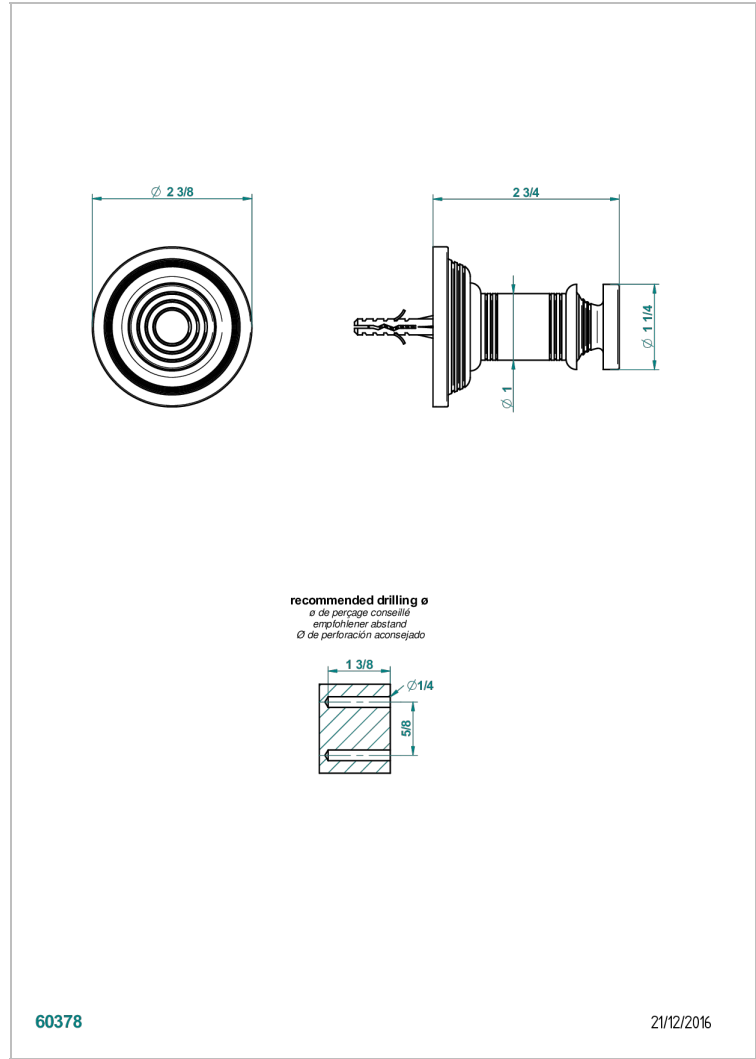

WEST COAST WITH GUILLOCHE DECOR

U9C-517

Single robe hook

THG®
PARIS

60378

21/12/2016

CHARACTERISTIC

- West coast with Guilloché decor
- Single robe hook

AVAILABLE FINITIONS

Antique nickel - H28
Black ceram - D30
Blush PVD - H62
Brass color PVD - H49
Brown bronze color PVD - F33
Gold color PVD - H52

Graphite PVD - H64
Lacquered light bronze - D01
Matt Umber PVD - H67
Matt blush PVD - H60
Matt brass color PVD - H50
Matt brown bronze color PVD - F34

Matt chrome - C02
Matt gold - F07
Matt gold color PVD - H53
Matt graphite PVD - H65
Matt nickel (color finish) - C01
Matt nickel color PVD - H56

Natural smoked Brass - A13
Nickel color PVD - H55
Polished chrome (color finish) - A02
Polished chrome with gold inlay - GA1
Polished gold (color finish) - F01
Polished nickel - B01

Soft gold - F30
Soft matt gold - F31
Umber PVD - H66
Varnished matt antique red copper (color finish) - H07