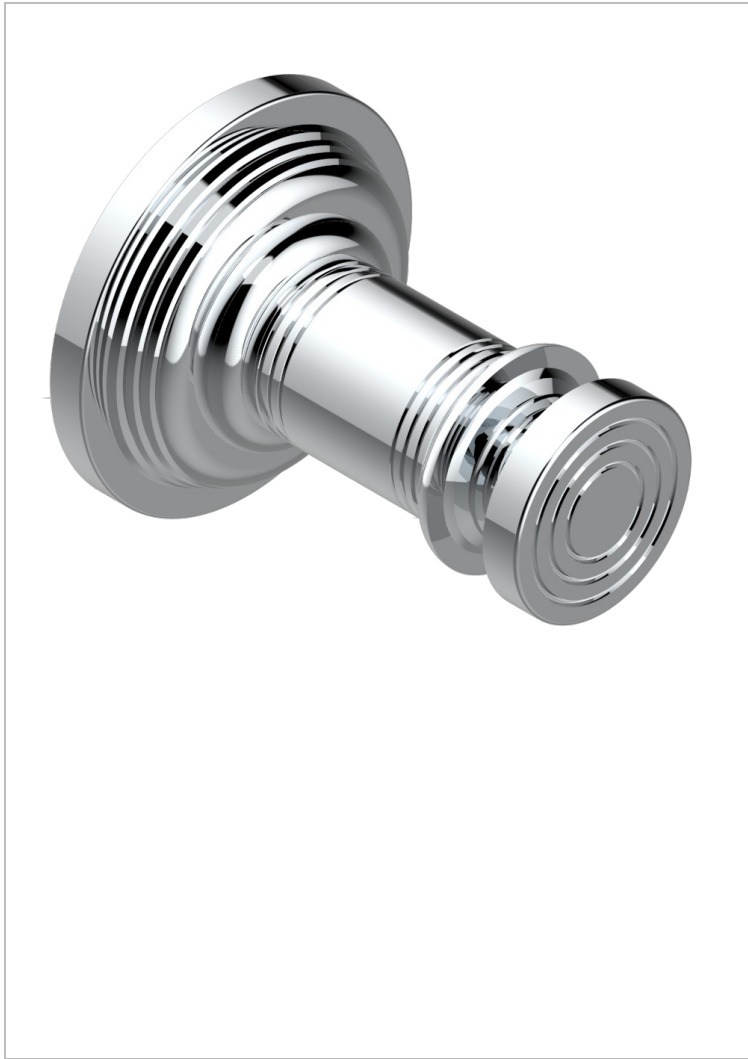

WEST COAST WITH GUILLOCHE DECOR

U9C-517

Single robe hook

THG®
PARIS

60378

21/12/2016

CHARACTERISTIC

- West coast with Guilloché decor
- Single robe hook

AVAILABLE FINITIONS

Antique nickel - H28
Black ceram - D30
Blush PVD - H62
Brass color PVD - H49
Brown bronze color PVD - F33
Gold color PVD - H52

Graphite PVD - H64
Lacquered light bronze - D01
Matt Umber PVD - H67
Matt blush PVD - H60
Matt brass color PVD - H50
Matt brown bronze color PVD - F34

Matt chrome - C02
Matt gold - F07
Matt gold color PVD - H53
Matt graphite PVD - H65
Matt nickel (color finish) - C01
Matt nickel color PVD - H56

Natural smoked Brass - A13
Nickel color PVD - H55
Polished chrome (color finish) - A02
Polished chrome with gold inlay - GA1
Polished gold (color finish) - F01
Polished nickel - B01

Soft gold - F30
Soft matt gold - F31
Umber PVD - H66
Varnished matt antique red copper (color finish) - H07