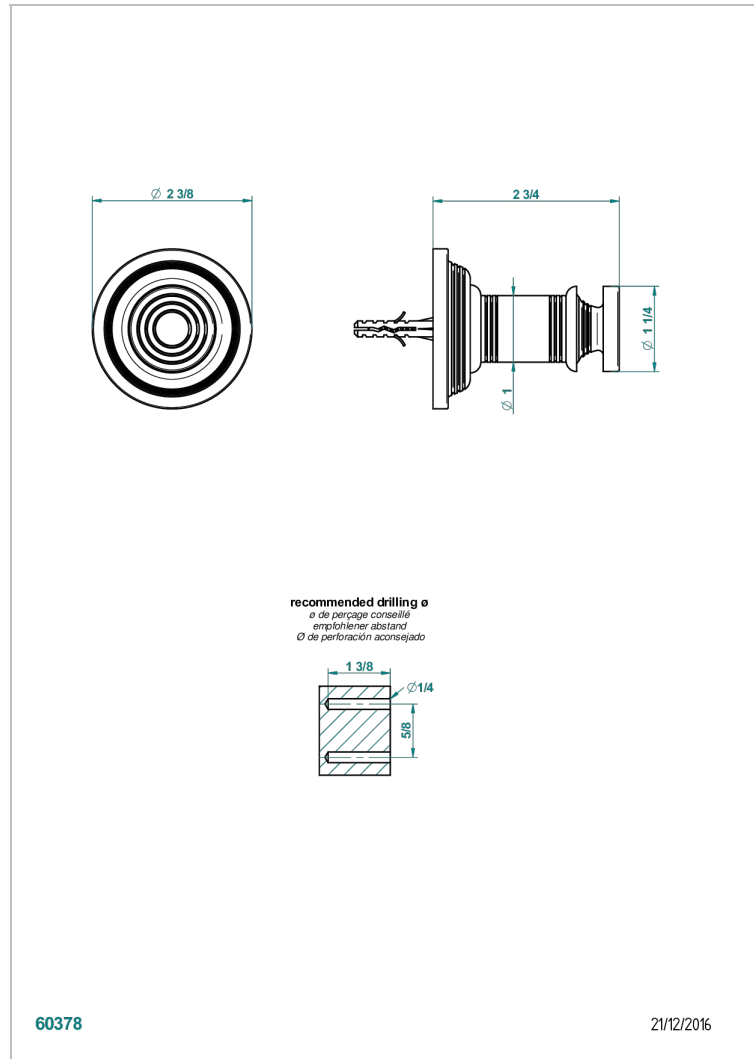

# WEST COAST WITH GUILLOCHE DECOR

U9C-517

Bademantelhalter

THG<sup>®</sup>  
PARIS

60378

21/12/2016

## EIGENSCHAFTEN

- West coast with Guilloché decor
- Bademantelhalter