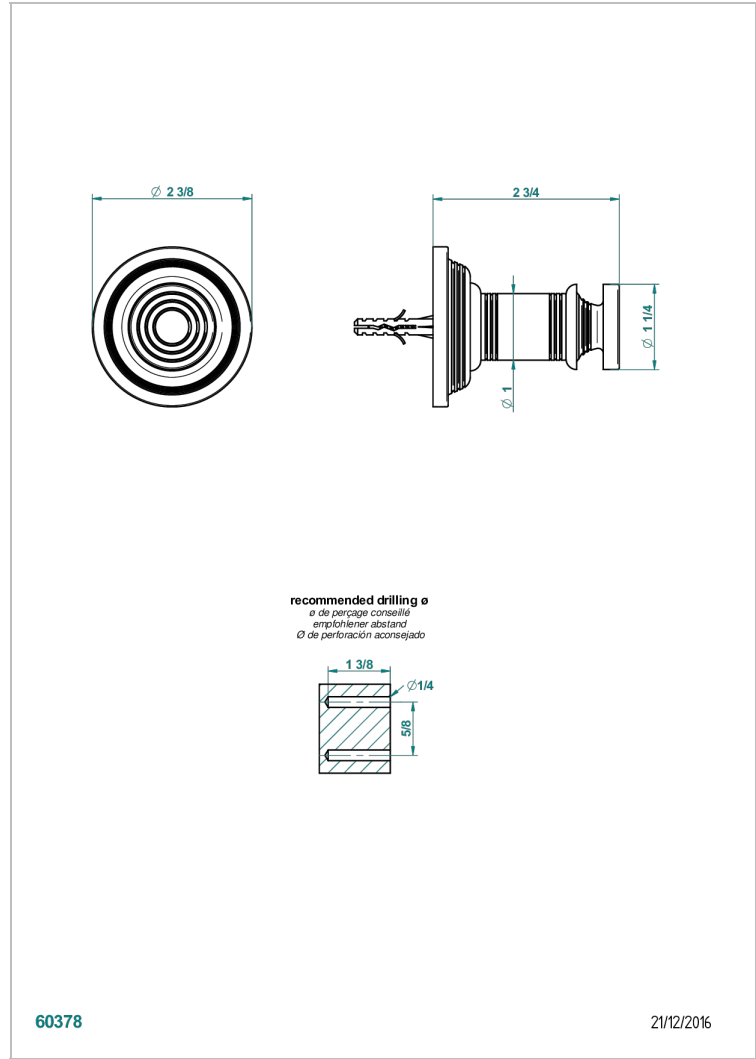

# WEST COAST WITH GUILLOCHE DECOR

U9C-517

浴衣钩

THG<sup>®</sup>  
PARIS

60378

21/12/2016

## 特色

- West coast with Guilloché decor
- 浴衣钩