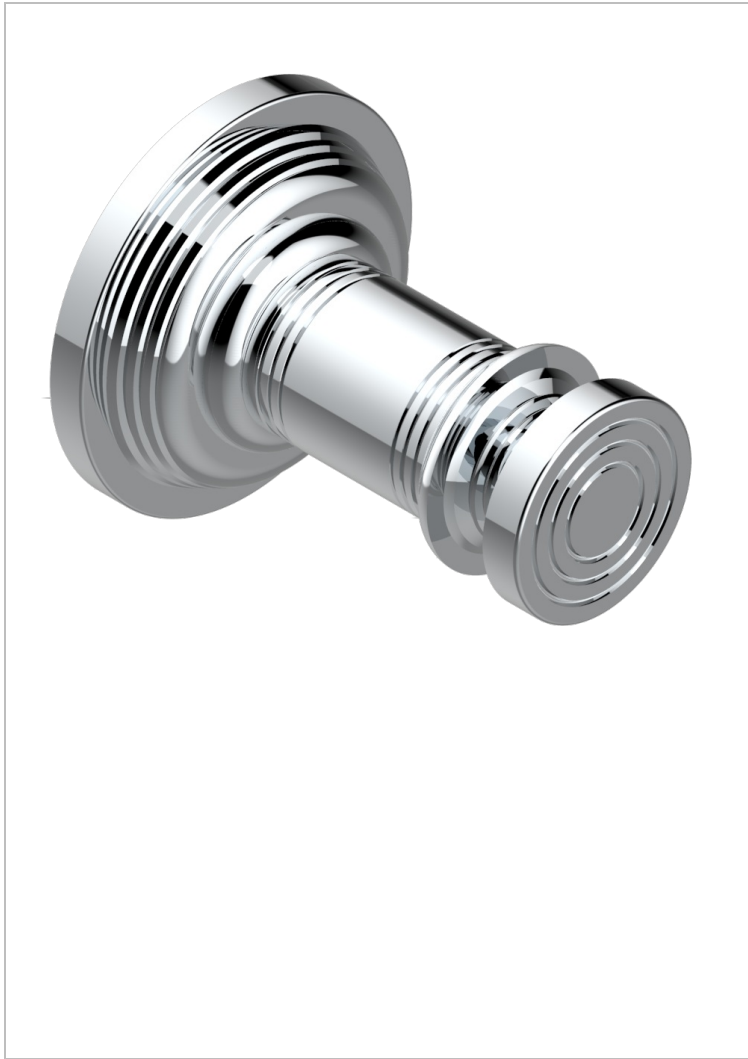

# WEST COAST WITH GUILLOCHE DECOR

U9C-517

浴衣钩

THG<sup>®</sup>  
PARIS

60378

21/12/2016

## 特色

- West coast with Guilloché decor
- 浴衣钩

## 可选饰面

Black ceram - D30  
 Blush PVD - H62  
 Graphite PVD - H64  
 Matt Umber PVD - H67  
 Matt blush PVD - H60  
 Matt graphite PVD - H65

Natural smoked Brass - A13  
 PVD哑光棕铜 - F34  
 PVD哑光金 - H53  
 PVD哑光铜 - H50  
 PVD哑光镍 - H56  
 PVD抛光铜 - H49