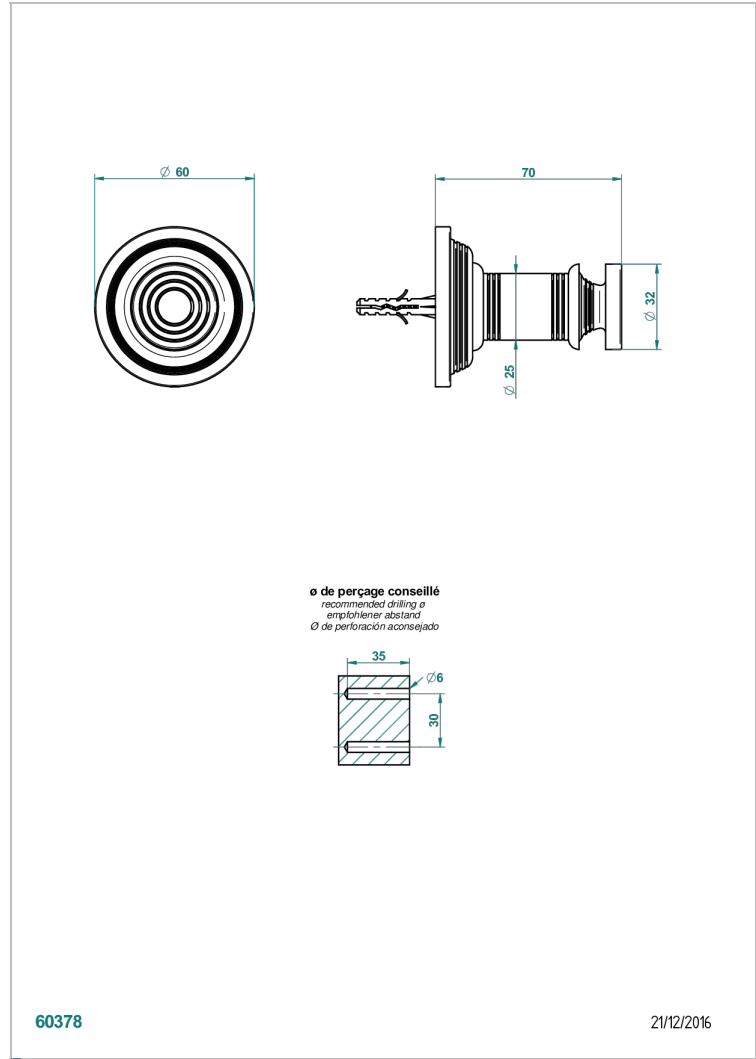

WEST COAST METAL WITH LEVER HANDLES

U9B-517

Robe hook

THG[®]
PARIS

CHARACTERISTIC

- West Coast Metal with lever handles
- Robe hook

AVAILABLE FINITIONS

Black ceram - D30
Blush PVD - H62
Brass color PVD - H49
Brown bronze color PVD - F33
Chrome polished - A02
Copper antique matt, coated - H07