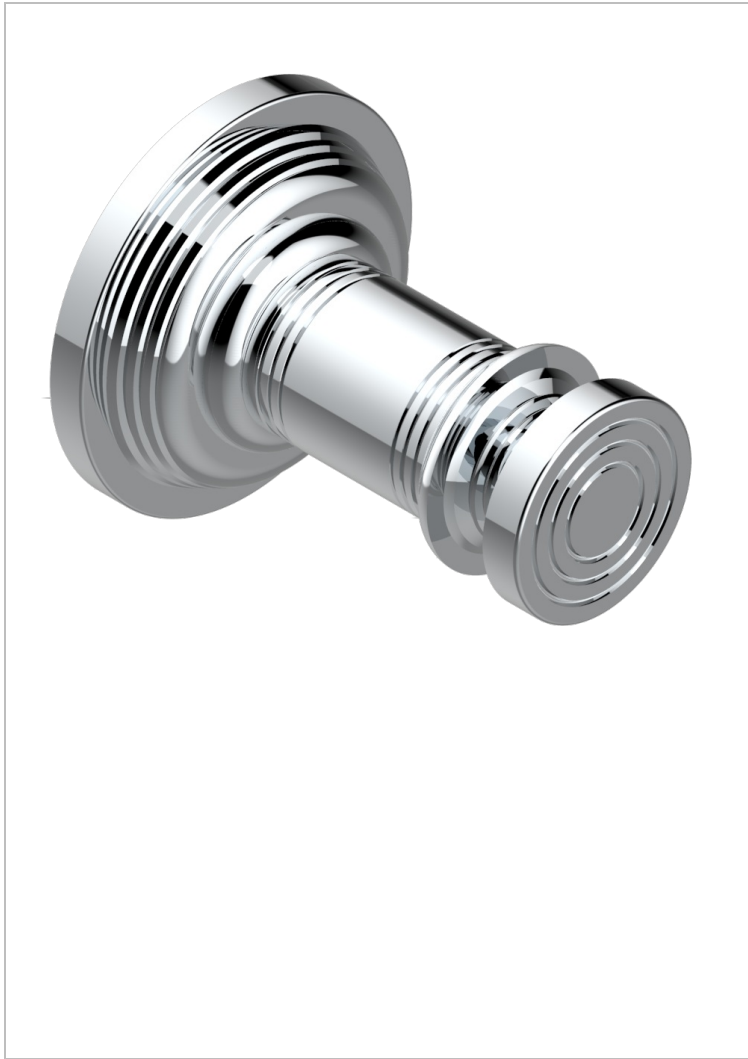

WEST COAST METAL WITH LEVER HANDLES

U9B-517

Robe hook

THG[®]
PARIS

CHARACTERISTIC

- West Coast Metal with lever handles
- Robe hook

AVAILABLE FINITIONS

Black ceram - D30
Blush PVD - H62
Brass color PVD - H49
Brown bronze color PVD - F33
Chrome polished - A02
Copper antique matt, coated - H07

Gold color PVD - H52
Gold mat - F07
Gold polished - F01
Graphite PVD - H64
Light coated bronze - D01
Matt Umber PVD - H67

Matt blush PVD - H60
Matt brass color PVD - H50
Matt brown bronze color PVD - F34
Matt chrome (American satin) - C02
Matt gold color PVD - H53
Matt graphite PVD - H65

Matt nickel (American satin) - C01
Matt nickel color PVD - H56
Natural smoked Brass - A13
Nickel antique / Sovereign - H28
Nickel color PVD - H55
Nickel polished - B01

Polished chrome with gold inlay - GA1
Soft gold - F30
Soft matt gold - F31
Umber PVD - H66