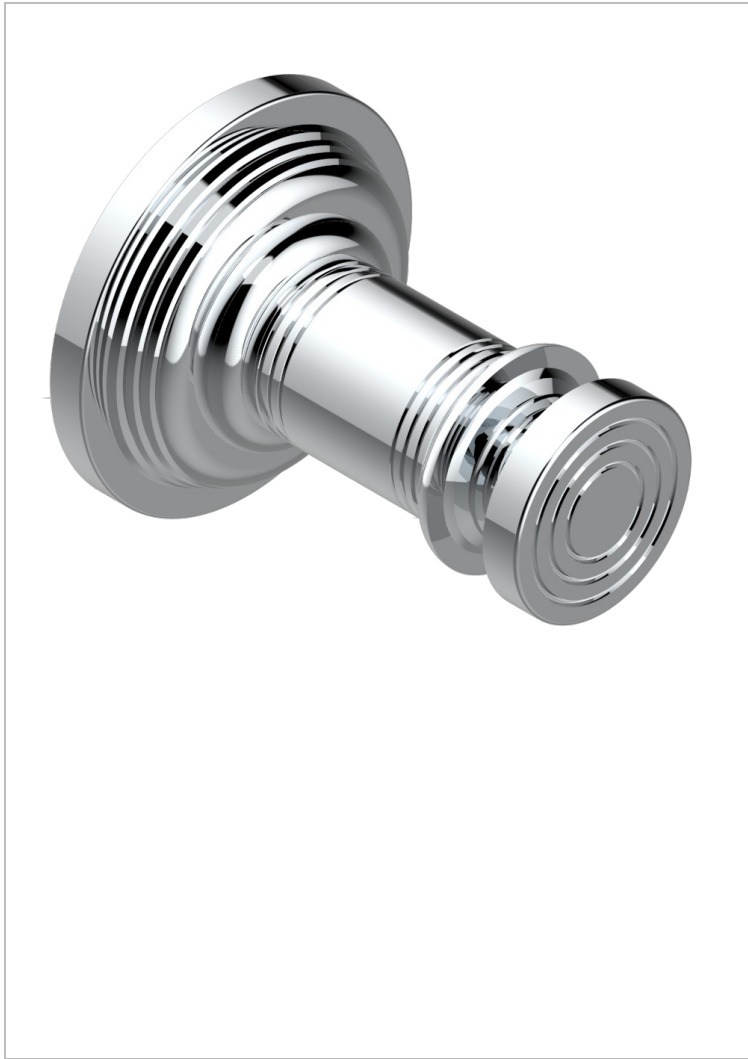

WEST COAST METAL WITH LEVER HANDLES

U9B-517

Robe hook

THG[®]
PARIS

60378

21/12/2016

CHARACTERISTIC

- West Coast Metal with lever handles
- Robe hook

AVAILABLE FINITIONS

Black ceram - D30
Blush PVD - H62
Brass color PVD - H49
Brown bronze color PVD - F33
Chrome polished - A02
Copper antique matt, coated - H07

Gold color PVD - H52
Gold mat - F07
Gold polished - F01
Graphite PVD - H64
Light coated bronze - D01
Matt Umber PVD - H67

Matt blush PVD - H60
Matt brass color PVD - H50
Matt brown bronze color PVD - F34
Matt chrome (American satin) - C02
Matt gold color PVD - H53
Matt graphite PVD - H65

Matt nickel (American satin) - C01
Matt nickel color PVD - H56
Natural smoked Brass - A13
Nickel antique / Sovereign - H28
Nickel color PVD - H55
Nickel polished - B01

Polished chrome with gold inlay - GA1
Soft gold - F30
Soft matt gold - F31
Umber PVD - H66