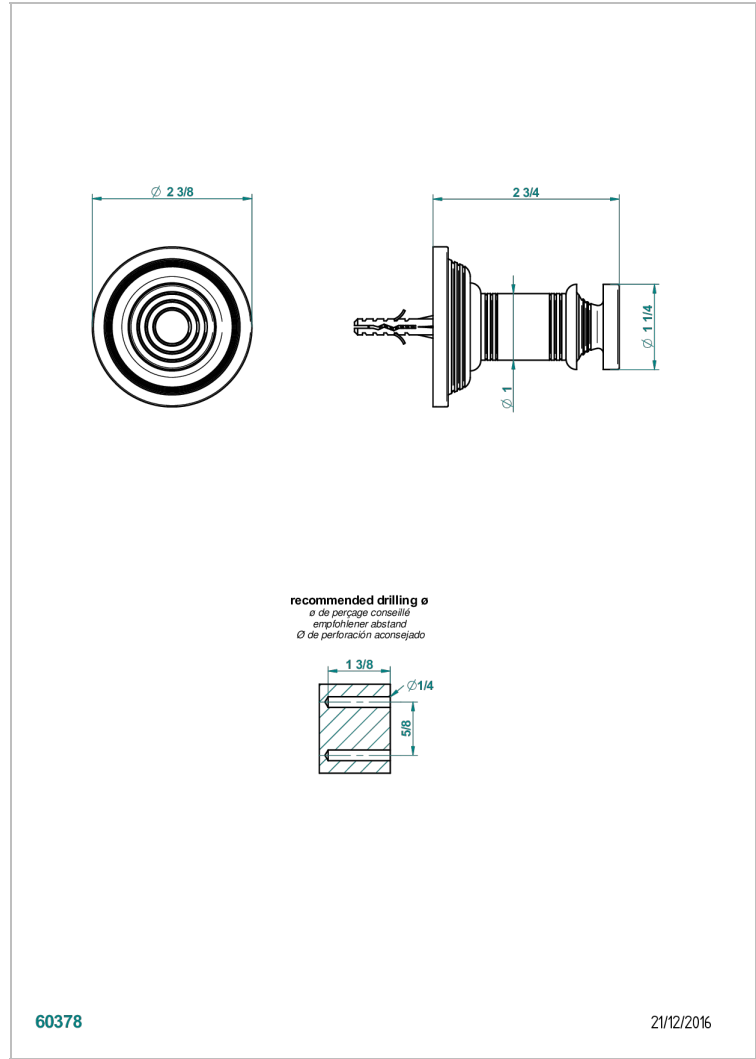

WEST COAST METAL WITH LEVER HANDLES

U9B-517

Robe hook

THG[®]
PARIS

60378

21/12/2016

CHARACTERISTIC

- West Coast Metal with lever handles
- Robe hook