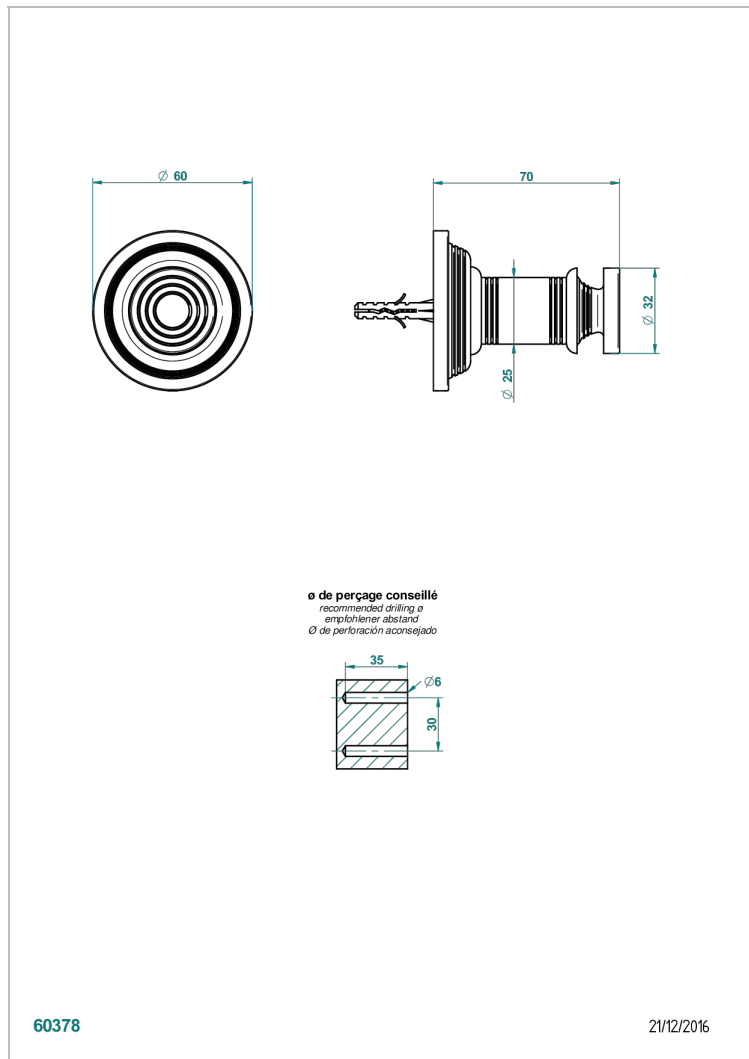

WEST COAST METAL WITH LEVER

U9B-517

Single robe hook

THG[®]
PARIS

CHARACTERISTIC

- West Coast Metal with lever
- Single robe hook

AVAILABLE FINITIONS

Antique nickel - H28
Black ceram - D30
Blush PVD - H62
Brass color PVD - H49
Brown bronze color PVD - F33
Gold color PVD - H52