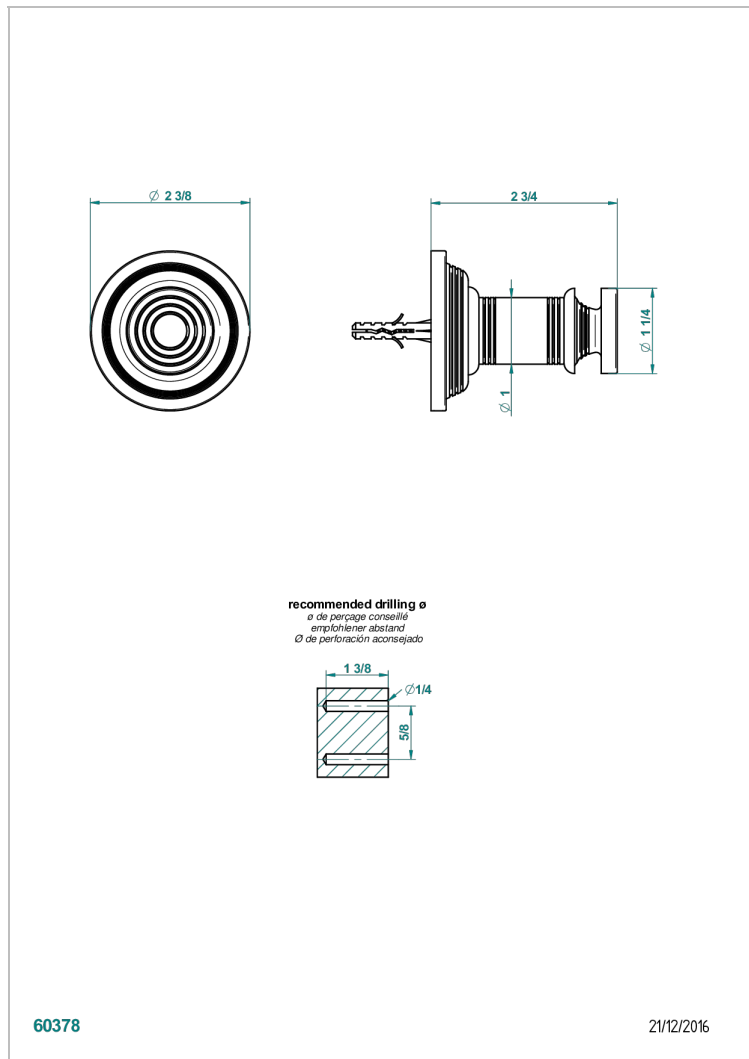

# WEST COAST METAL WITH LEVER

U9B-517

Single robe hook

THG<sup>®</sup>  
PARIS

60378

21/12/2016

## CHARACTERISTIC

- West Coast Metal with lever
- Single robe hook