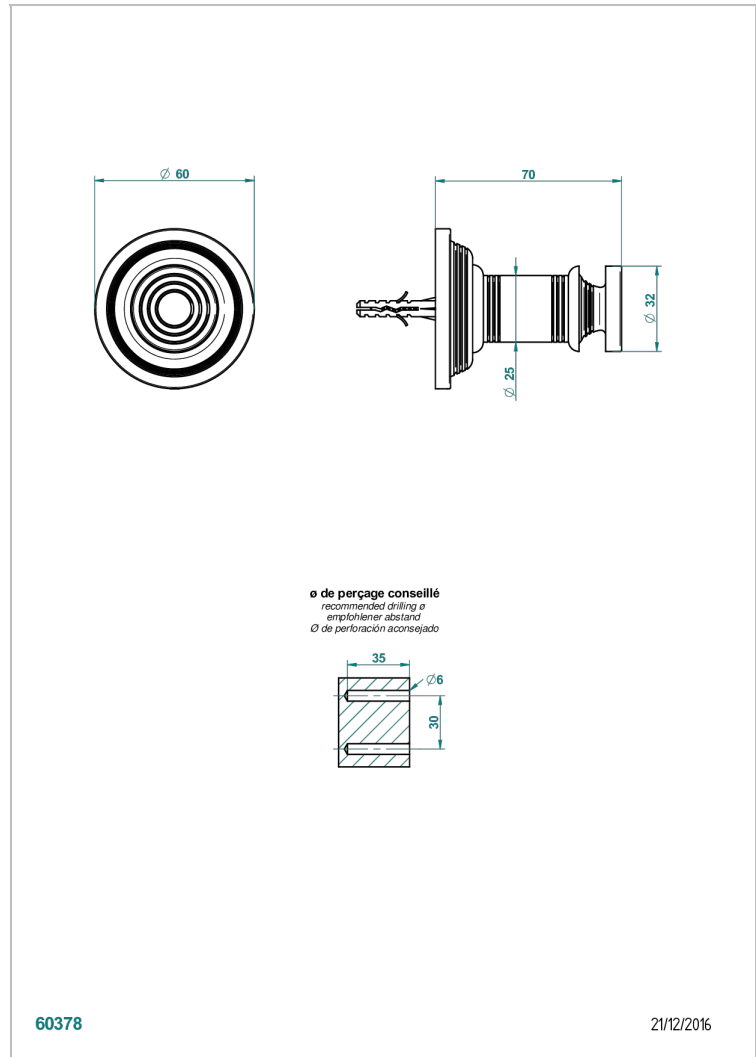

WEST COAST METAL WITH LEVER

U9B-517

Single robe hook

THG[®]
PARIS

CHARACTERISTIC

- West Coast Metal with lever
- Single robe hook

AVAILABLE FINITIONS

Antique nickel - H28
Black ceram - D30
Blush PVD - H62
Brass color PVD - H49
Brown bronze color PVD - F33
Gold color PVD - H52