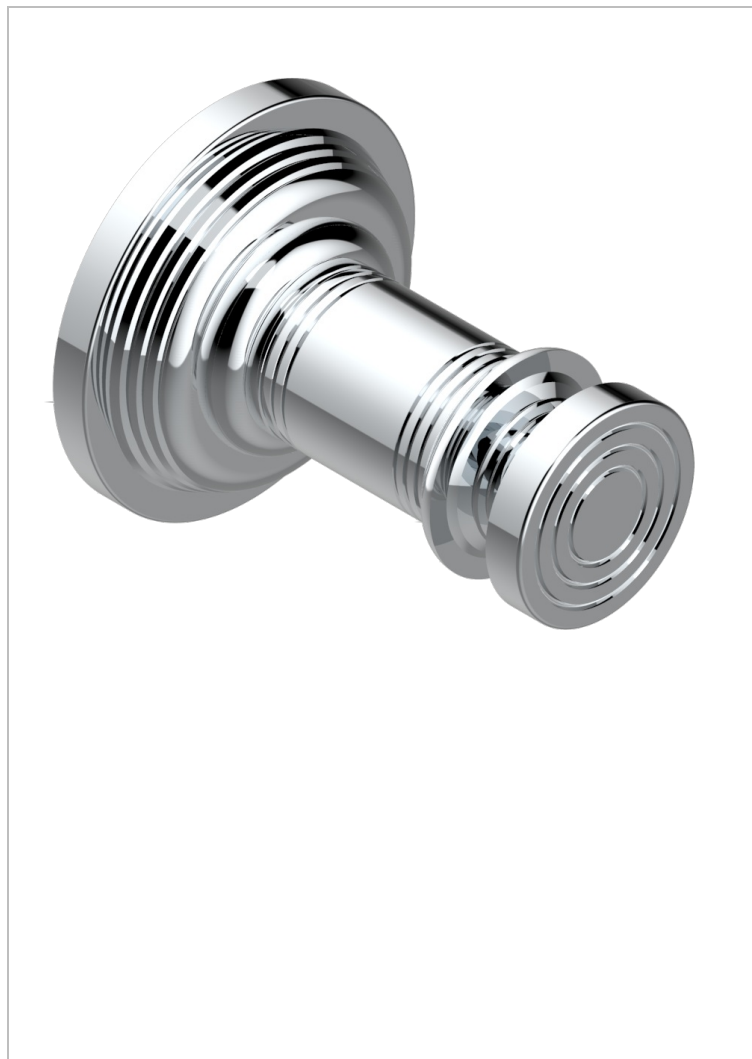

# WEST COAST METAL WITH LEVER

U9B-517

Single robe hook

THG<sup>®</sup>  
PARIS

60378

21/12/2016

## CHARACTERISTIC

- West Coast Metal with lever
- Single robe hook

## AVAILABLE FINITIONS

Antique nickel - H28  
Black ceram - D30  
Blush PVD - H62  
Brass color PVD - H49  
Brown bronze color PVD - F33  
Gold color PVD - H52

Graphite PVD - H64  
Lacquered light bronze - D01  
Matt Umber PVD - H67  
Matt blush PVD - H60  
Matt brass color PVD - H50  
Matt brown bronze color PVD - F34