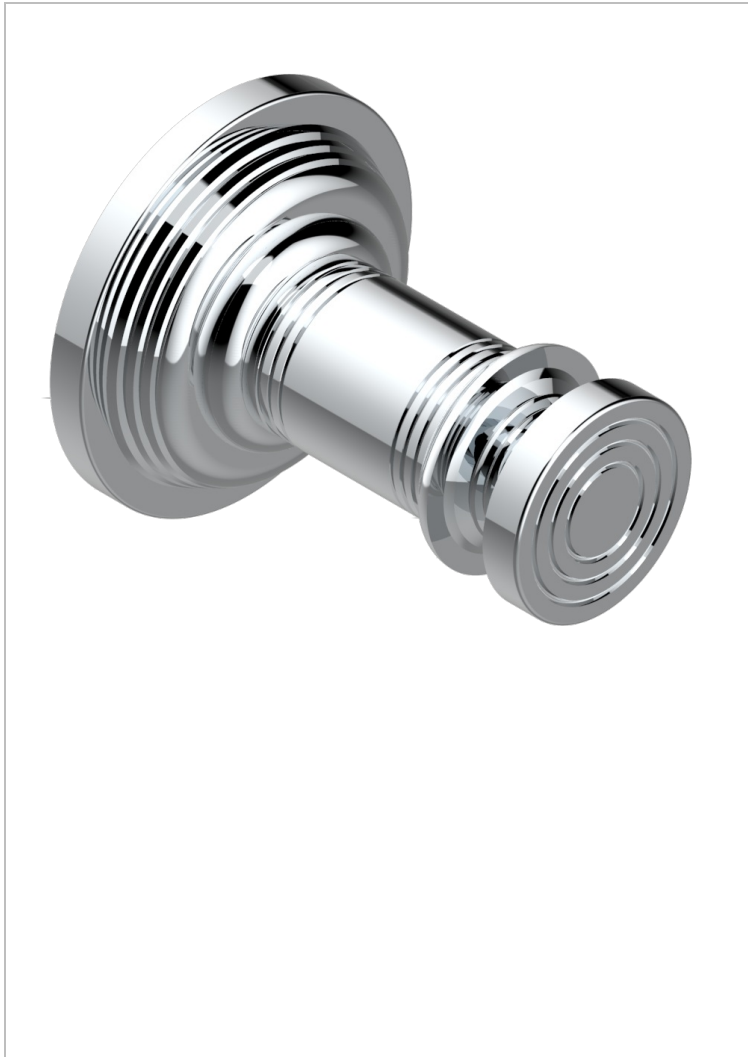

WEST COAST METAL WITH LEVER

U9B-517

Single robe hook

THG[®]
PARIS

CHARACTERISTIC

- West Coast Metal with lever
- Single robe hook

AVAILABLE FINITIONS

Antique nickel - H28
Black ceram - D30
Blush PVD - H62
Brass color PVD - H49
Brown bronze color PVD - F33
Gold color PVD - H52

Graphite PVD - H64
Lacquered light bronze - D01
Matt Umber PVD - H67
Matt blush PVD - H60
Matt brass color PVD - H50
Matt brown bronze color PVD - F34

Matt chrome - C02
Matt gold - F07
Matt gold color PVD - H53
Matt graphite PVD - H65
Matt nickel (color finish) - C01
Matt nickel color PVD - H56

Natural smoked Brass - A13
Nickel color PVD - H55
Polished chrome (color finish) - A02
Polished chrome with gold inlay - GA1
Polished gold (color finish) - F01
Polished nickel - B01

Soft gold - F30
Soft matt gold - F31
Umber PVD - H66
Varnished matt antique red copper
(color finish) - H07