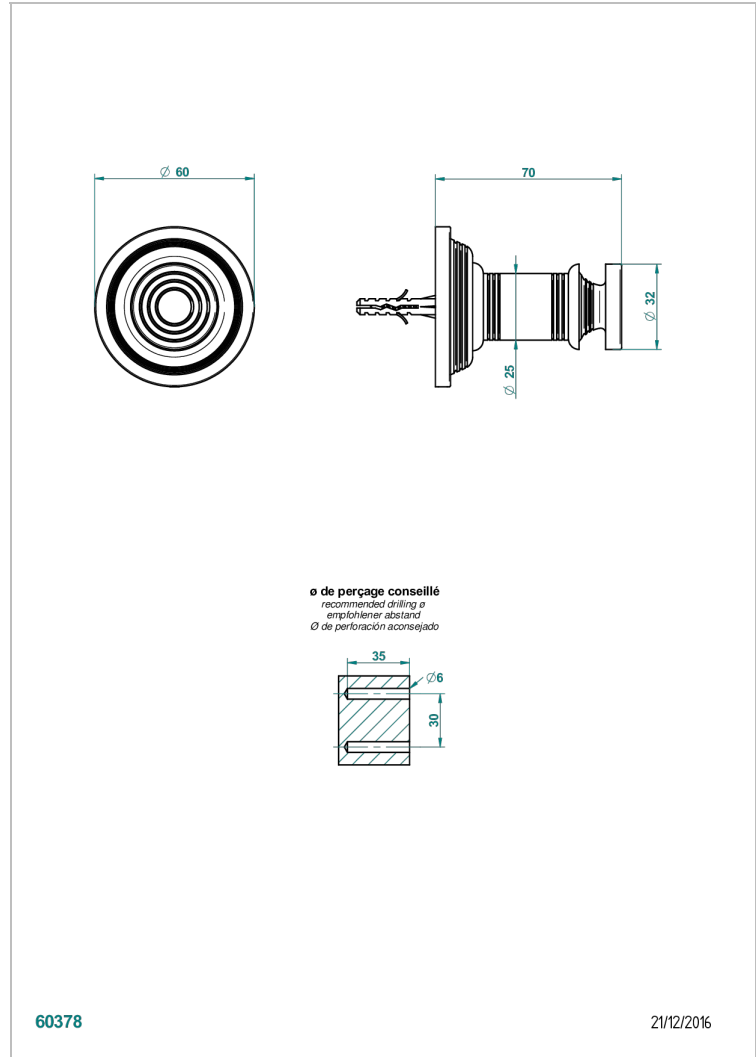

WEST COAST METAL WITH LEVER

U9B-517

Single robe hook

THG[®]
PARIS

CHARACTERISTIC

- West Coast Metal with lever
- Single robe hook

AVAILABLE FINITIONS

Antique nickel - H28
Black ceram - D30
Blush PVD - H62
Brass color PVD - H49
Brown bronze color PVD - F33
Gold color PVD - H52