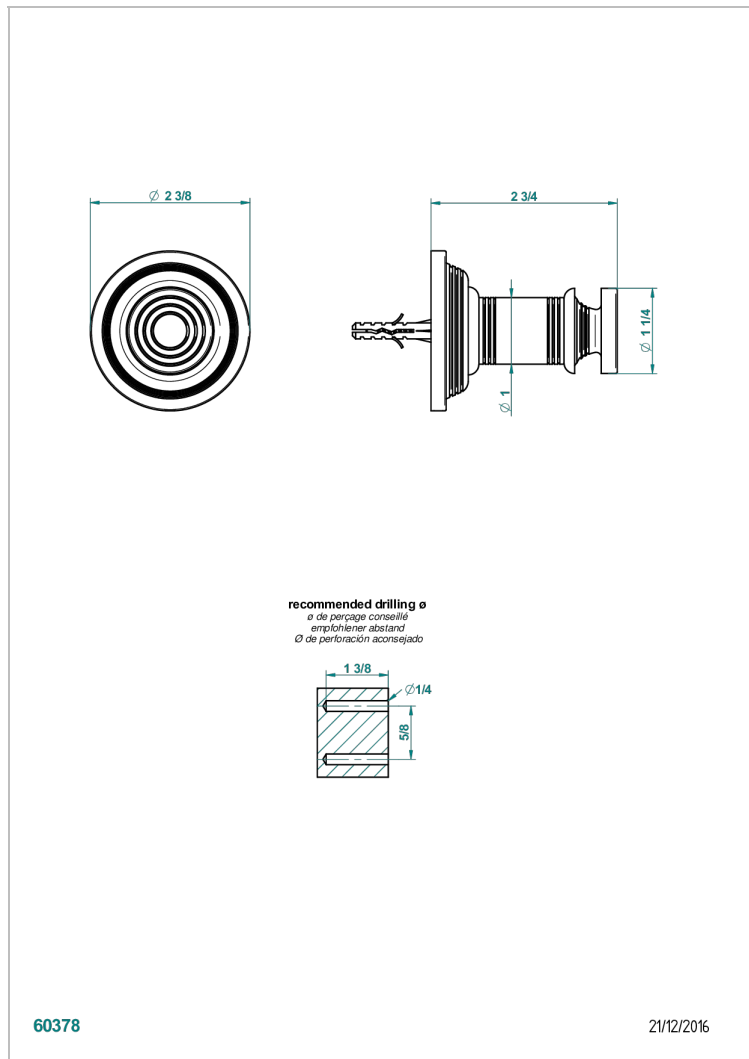

WEST COAST METAL WITH LEVER

U9B-517

Single robe hook

THG[®]
PARIS

60378

21/12/2016

CHARACTERISTIC

- West Coast Metal with lever
- Single robe hook