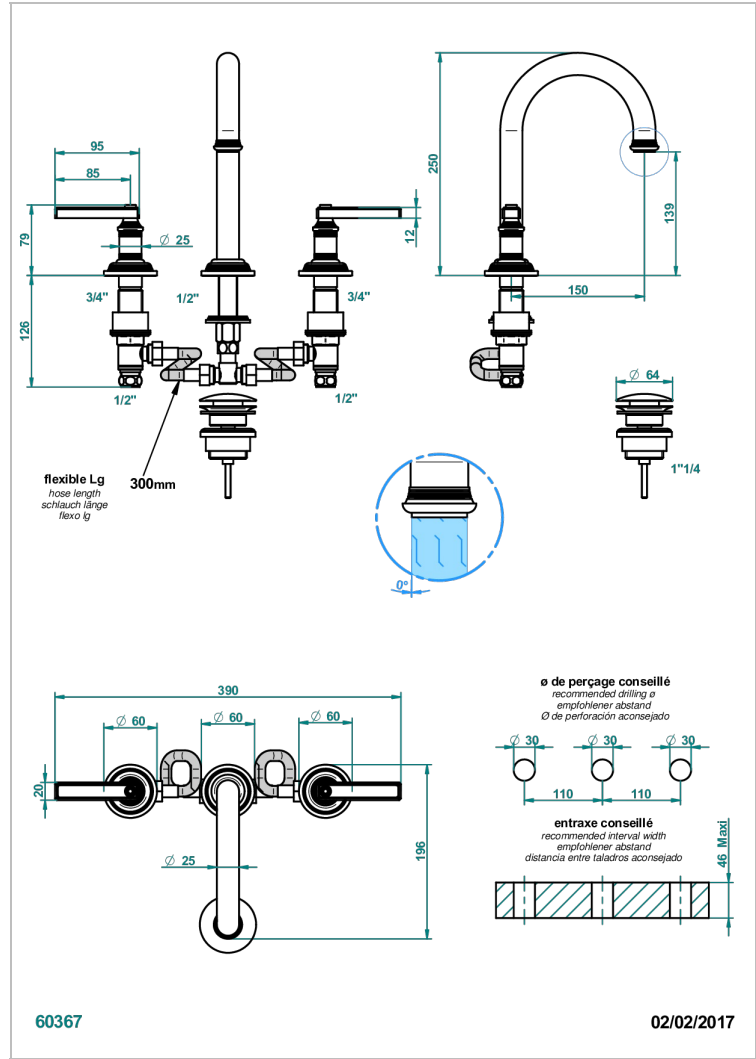

WEST COAST WHITE ONYX WITH LEVER HANDLES

U9H-152

Rim mounted 3-hole basin mixer with waste, high spout

CHARACTERISTIC

- ACS : 18ACCLY393
- NF : NF EN 200 - IA - Chrome
- SVGW-SSIGE : 1901-6813

STANDARDS

AVAILABLE FINITIONS