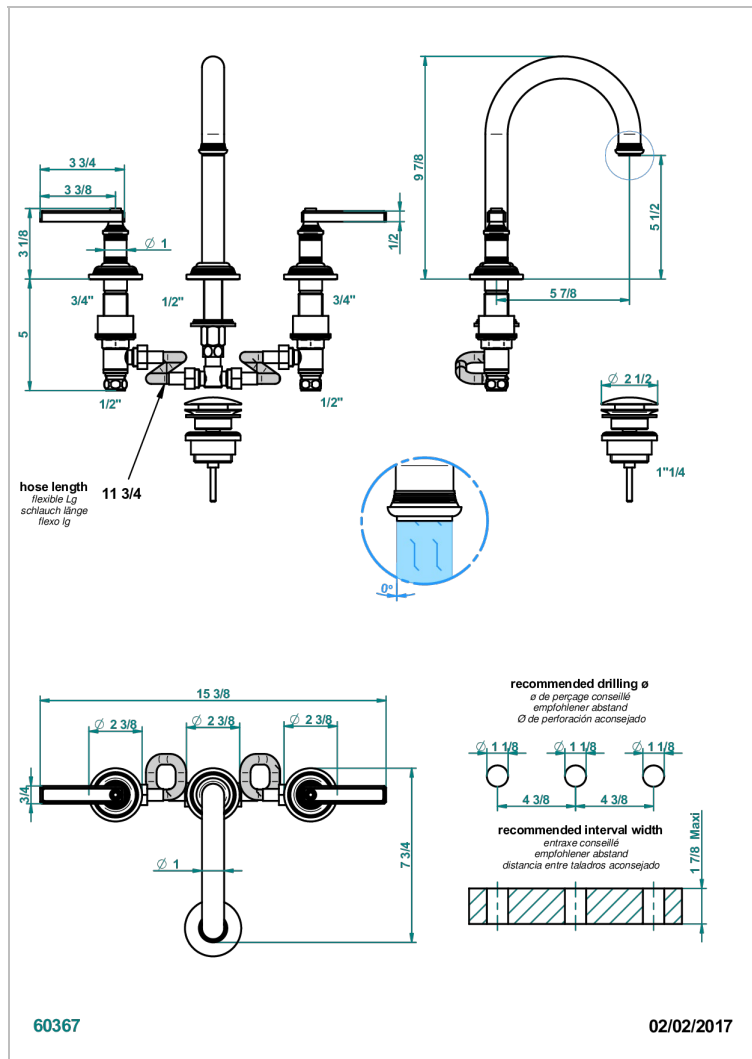

# WEST COAST WHITE ONYX WITH LEVER HANDLES

U9H-152

Rim mounted 3-hole basin mixer with waste, high spout

## CHARACTERISTIC

- ACS : 18ACCLY393
- NF : NF EN 200 - IA - Chrome
- SVGW-SSIGE : 1901-6813