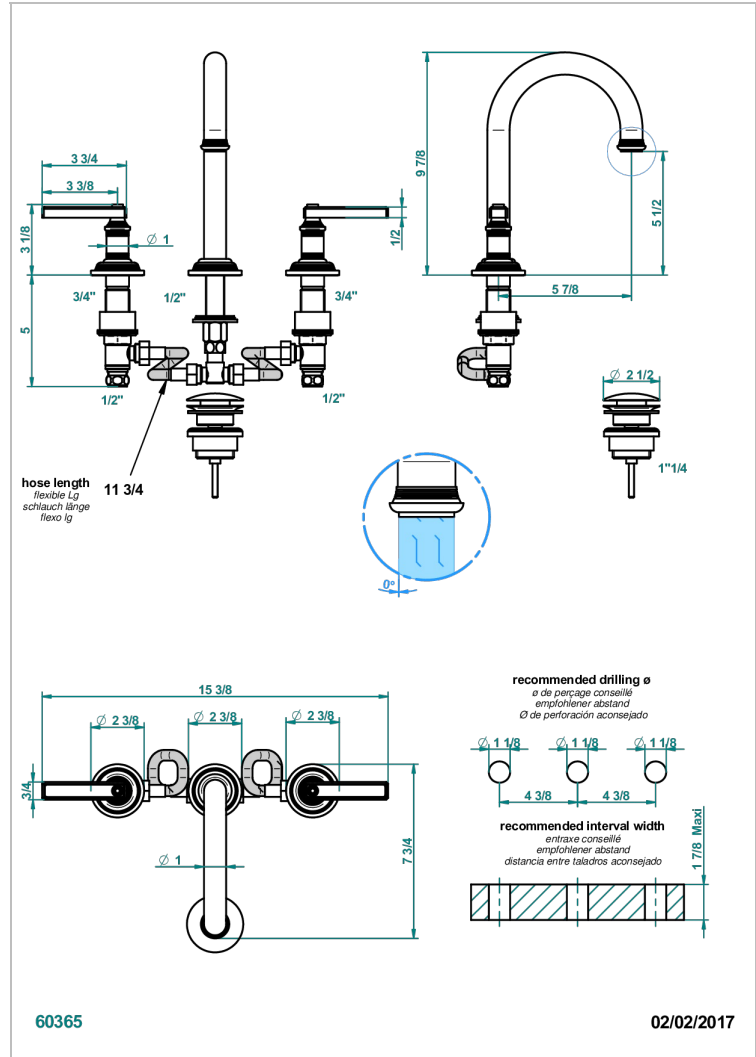

WEST COAST BLACK ONYX WITH LEVER

U9F-152

Rim mounted 3-hole basin mixer with waste, high spout

CHARACTERISTIC

- ACS : 18ACCLY393
- NF : NF EN 200 - IA - Chrome
- SVGW-SSIGE : 1901-6813

STANDARDS

AVAILABLE FINITIONS