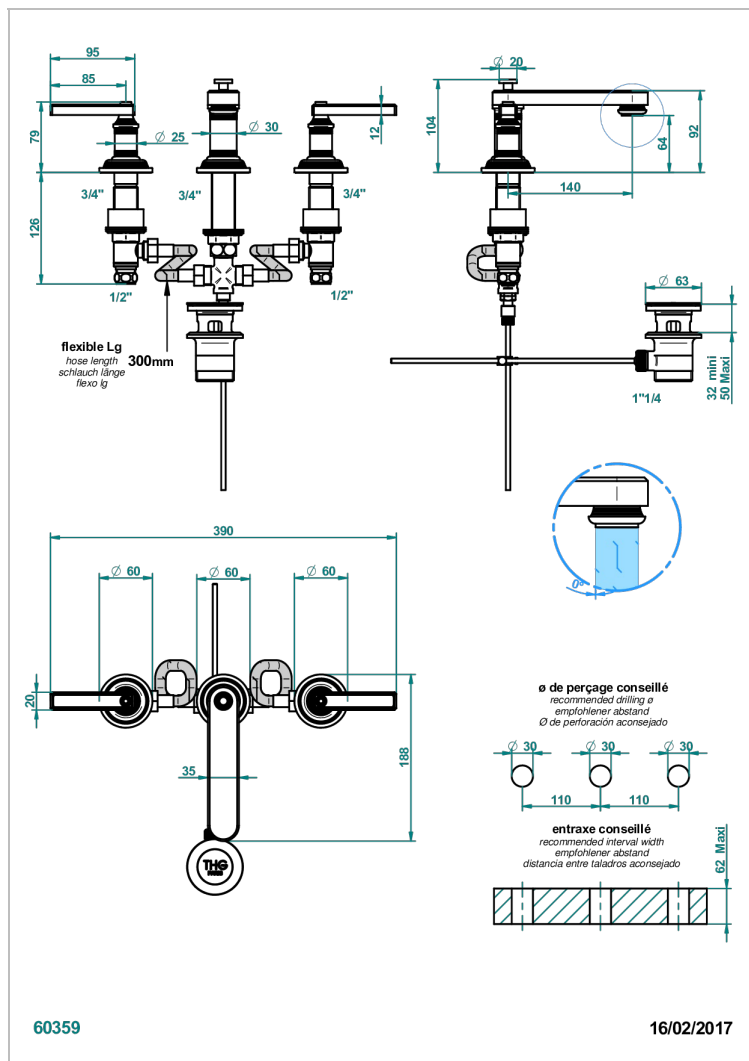

WEST COAST WHITE ONYX WITH LEVER HANDLES

U9H-151

Rim mounted 3-hole basin mixer with waste

CHARACTERISTIC

- ACS : 18ACCLY393
- NF : NF EN 200 - IA - Chrome
- SVGW-SSIGE : 1901-6813

STANDARDS

AVAILABLE FINITIONS