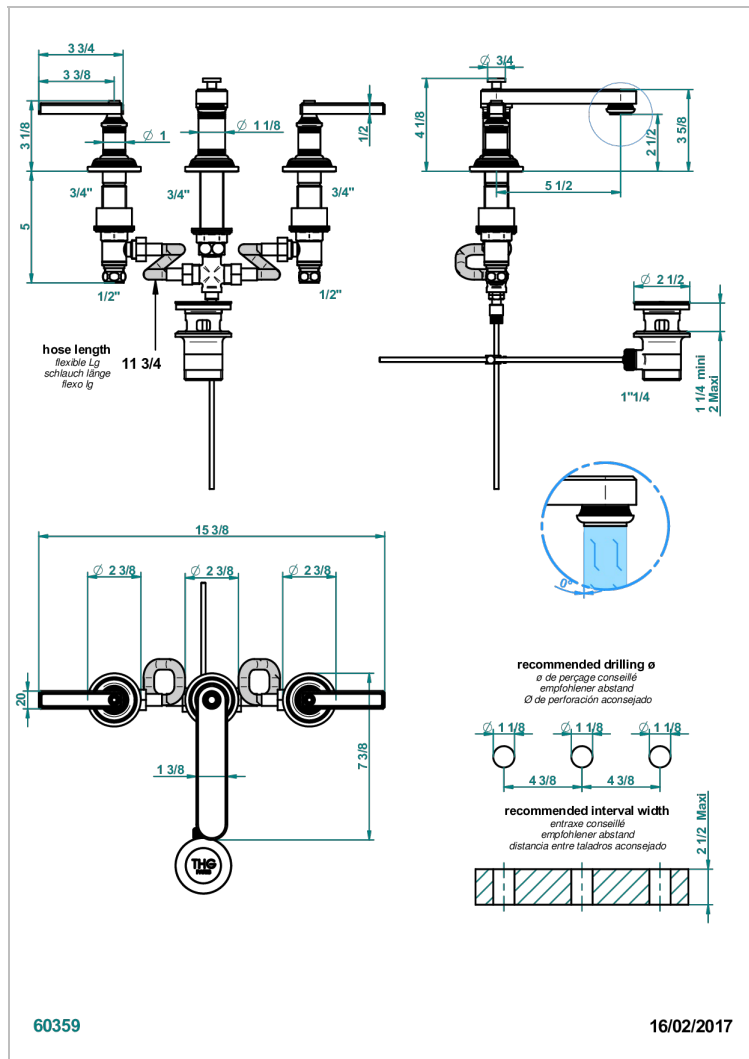

WEST COAST WHITE ONYX WITH LEVER HANDLES

U9H-151

Rim mounted 3-hole basin mixer with waste

CHARACTERISTIC

- ACS : 18ACCLY393
- NF : NF EN 200 - IA - Chrome
- SVGW-SSIGE : 1901-6813

STANDARDS

AVAILABLE FINITIONS