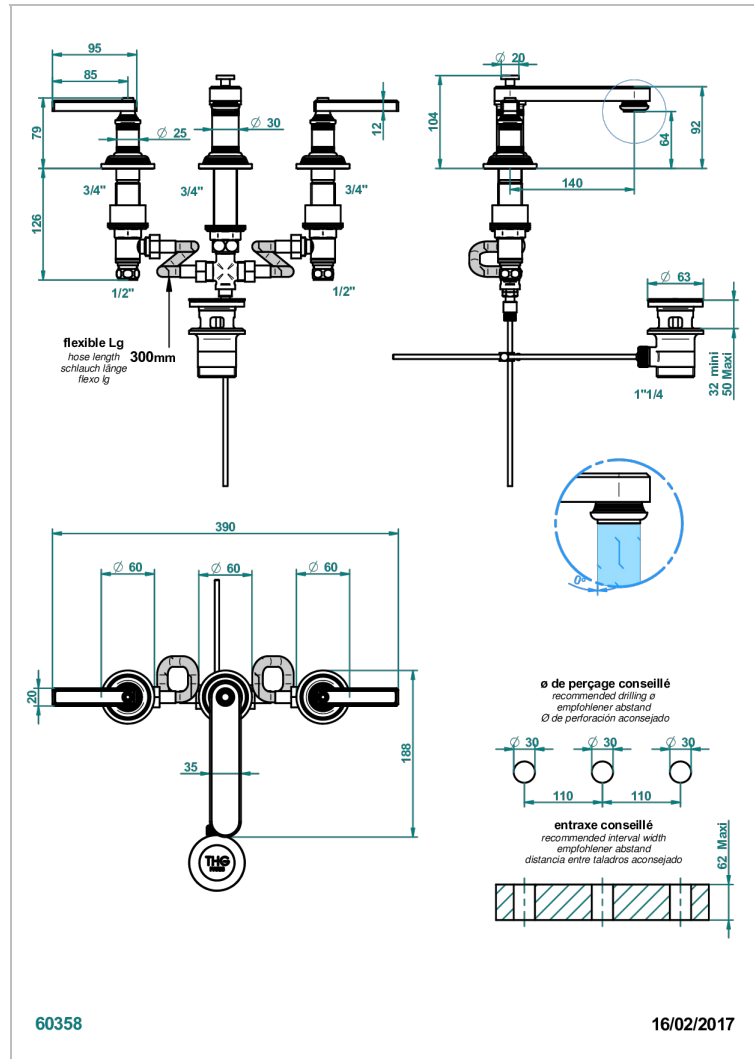

WEST COAST BLACK ONYX WITH LEVER

U9F-151

Rim mounted 3-hole basin mixer with waste

CHARACTERISTIC

- ACS : 18ACCLY393
- NF : NF EN 200 - IA - Chrome
- SVGW-SSIGE : 1901-6813

STANDARDS

AVAILABLE FINITIONS

Antique nickel - H28
Black ceram - D30
Blush PVD - H62
Brass color PVD - H49
Brown bronze color PVD - F33
Gold color PVD - H52